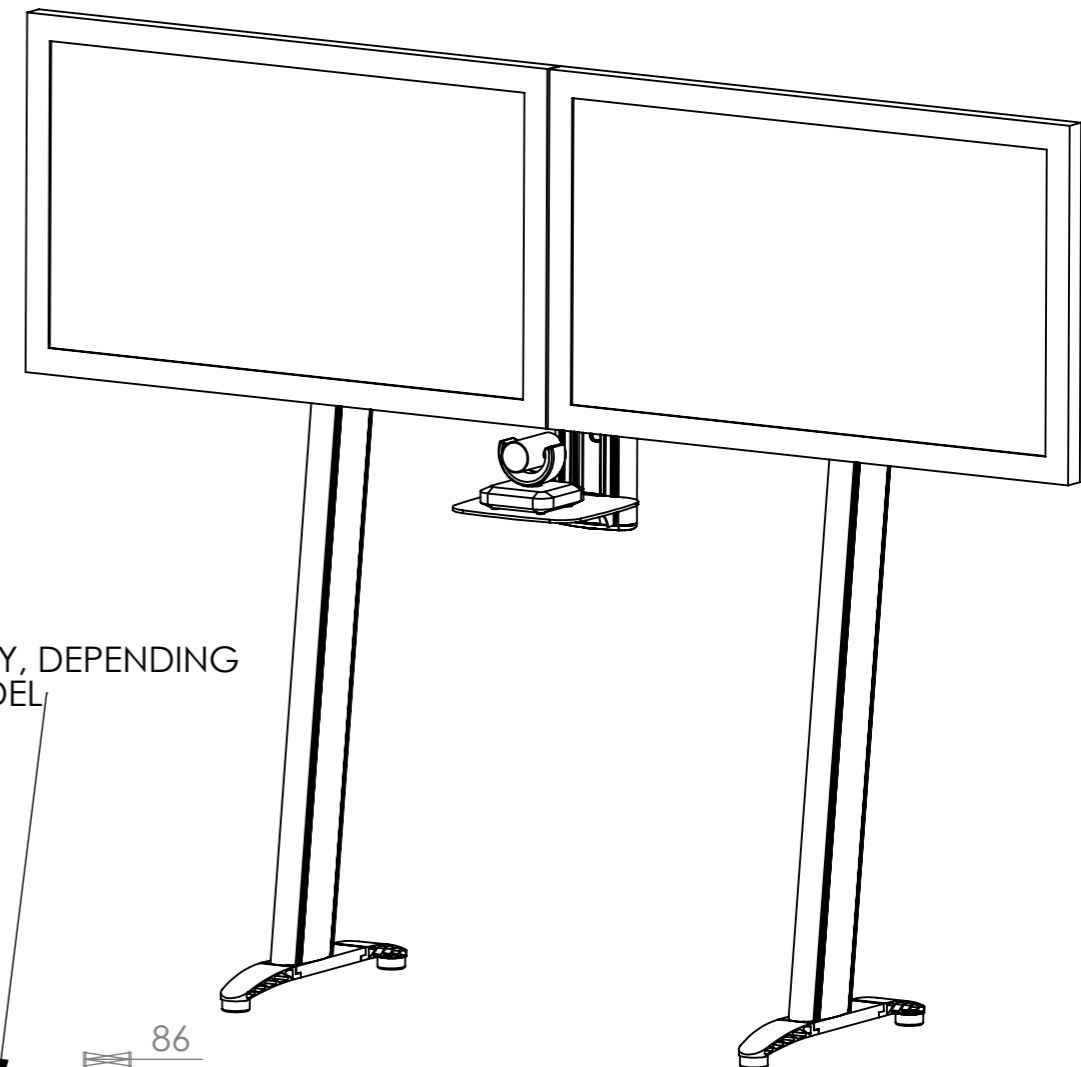

MOUNT DESIGN WILL VARY, DEPENDING ON SCREEN MAKE & MODEL

SCREEN AND SHELF HEIGHT CAN BE ADJUSTED ON SITE

STRUCTURE STANDARD FINISHES  
NATURAL (SILVER) OR BLACK  
OTHER RAL COLOURS AVAILABLE UPON REQUEST

DEBUR AND BREAK SHARP EDGES		<b>Mode-AL.co.uk</b> UNIT 4 ANAMAX IND. PARK, OXFORD ROAD, TATLING END, BUCKS SL9 7BB TEL +44 (0)1753 880824
MATERIAL:	X	
FINISH:	X	TITLE: VC-02 BASIC DIMS
UNLESS OTHERWISE SPECIFIED: DIMENSIONS ARE IN MILLIMETERS TOLERANCES: LINEAR: X. ±1.0mm X.X ±0.25 mm X.XX ±0.10 mm ANGULAR: X.XX ±0.1°		DWG NO. VC-02
SCALE: 1:10		REV A
SHEET 1 OF 1		A3