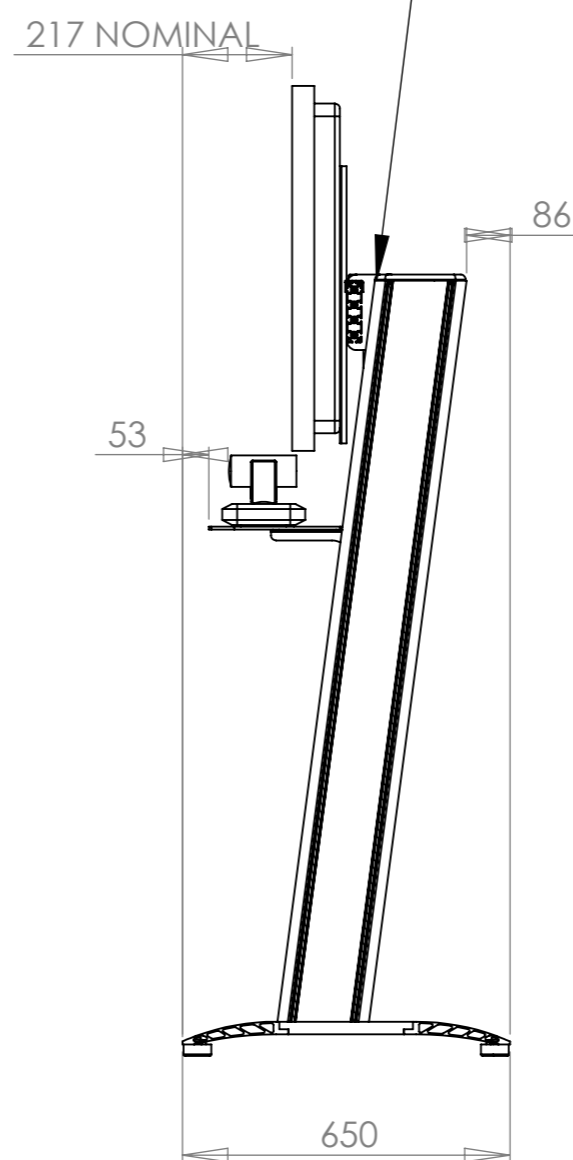

MOUNT DESIGN WILL VARY, DEPENDING ON SCREEN MAKE & MODEL

SCREEN AND SHELF HEIGHT CAN BE ADJUSTED ON SITE

STRUCTURE STANDARD FINISHES  
NATURAL (SILVER) OR BLACK  
OTHER RAL COLOURS AVAILABLE UPON REQUEST

DEBUR AND BREAK SHARP EDGES		<b>Mode-AL.co.uk</b> UNIT 4 ANAMAX IND. PARK, OXFORD ROAD, TATLING END, BUCKS SL9 7BB TEL +44 (0)1753 880824
MATERIAL:	X	
FINISH:	X	TITLE: VC-02 BASIC DIMS
UNLESS OTHERWISE SPECIFIED: DIMENSIONS ARE IN MILLIMETERS TOLERANCES: LINEAR: X. ±1.0mm X.X ±0.25 mm X.XX ±0.10 mm ANGULAR: X.XX ±0.1°		DWG NO. VC-02
SCALE: 1:10		REV A
SHEET 1 OF 1		A3