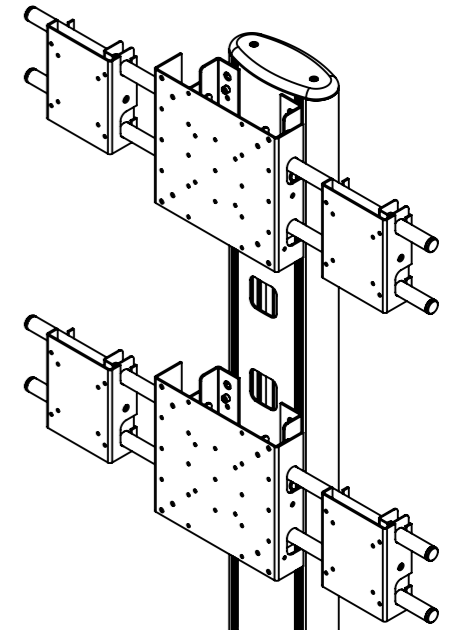

NOTE: ALL ACCESSORIES FROM THE PLASMA STAND RANGE ARE COMPATIBLE WITH THIS PLASMA STAND

23 TRIPLE 100X100 & 75X75 VESA MOUNT CONFIGURED TO SCREEN SIZES

23 TRIPLE 100X100 & 75X75 VESA MOUNT CONFIGURED TO SCREEN SIZES

±12° OF TILT

±12° OF TILT

1995

AT LEAST 2 BALLAST PLATES

REMOVABLE REAR COVER

LEVELLING FEET OPTION ONLY

DEBUR AND BREAK SHARP EDGES		Mode-AL.co.uk UNIT 4 ANAMAX IND. PARK, OXFORD ROAD, TATLING END, BUCKS SL9 7BB TEL +44 (0)1753 880824
MATERIAL:	N/A	
FINISH:	N/A	TITLE: PLASMA STAND WITH 2 x TRIPLE VESA MOUNTS
UNLESS OTHERWISE SPECIFIED: DIMENSIONS ARE IN MILLIMETERS TOLERANCES: LINEAR: X. ±1.0mm X.X ±0.25 mm X.XX ±0.10 mm ANGULAR: X.XX ±0.1°		DWG NO. PZ200026LS
		SCALE: 1:10
		SHEET 1 OF 1
		REV A
		A3