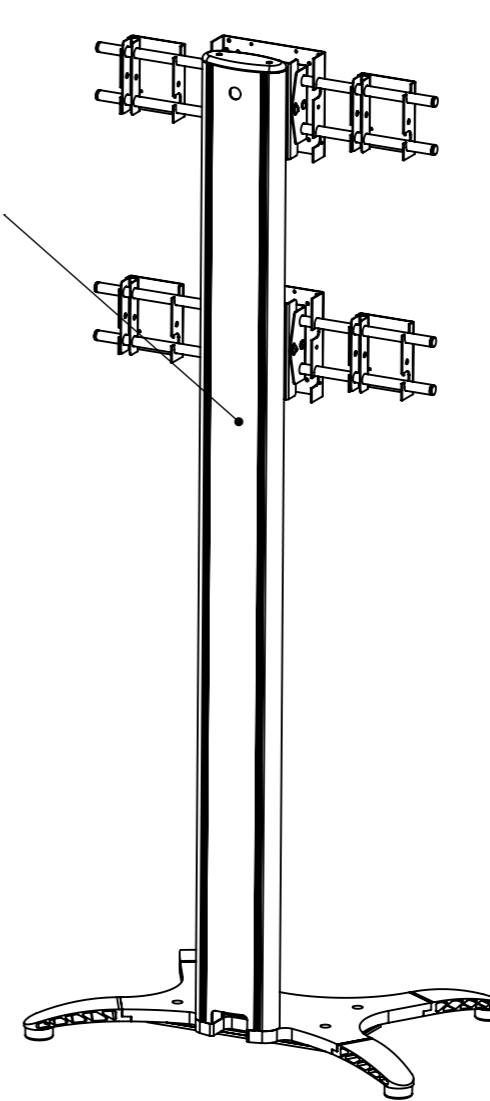

NOTE: ALL ACCESSORIES FROM THE PLASMA STAND RANGE ARE COMPATIBLE WITH THIS PLASMA STAND

23 TRIPLE 100X100 & 75X75 VESA MOUNT CONFIGURED TO SCREEN SIZES

23 TRIPLE 100X100 & 75X75 VESA MOUNT CONFIGURED TO SCREEN SIZES

±12° OF TILT

±12° OF TILT

1995

AT LEAST 2 BALLAST PLATES

REMOVABLE REAR COVER

LEVELLING FEET OPTION ONLY

DEBUR AND BREAK SHARP EDGES		Mode-AL.co.uk UNIT 4 ANAMAX IND. PARK, OXFORD ROAD, TATLING END, BUCKS SL9 7BB TEL +44 (0)1753 880824
MATERIAL:	N/A	
FINISH:	N/A	TITLE: PLASMA STAND WITH 2 x TRIPLE VESA MOUNTS
UNLESS OTHERWISE SPECIFIED: DIMENSIONS ARE IN MILLIMETERS TOLERANCES: LINEAR: X. ±1.0mm X.X ±0.25 mm X.XX ±0.10 mm ANGULAR: X.XX ±0.1°		DWG NO. PZ200026LS
		SCALE: 1:10
		SHEET 1 OF 1
		REV A
		A3