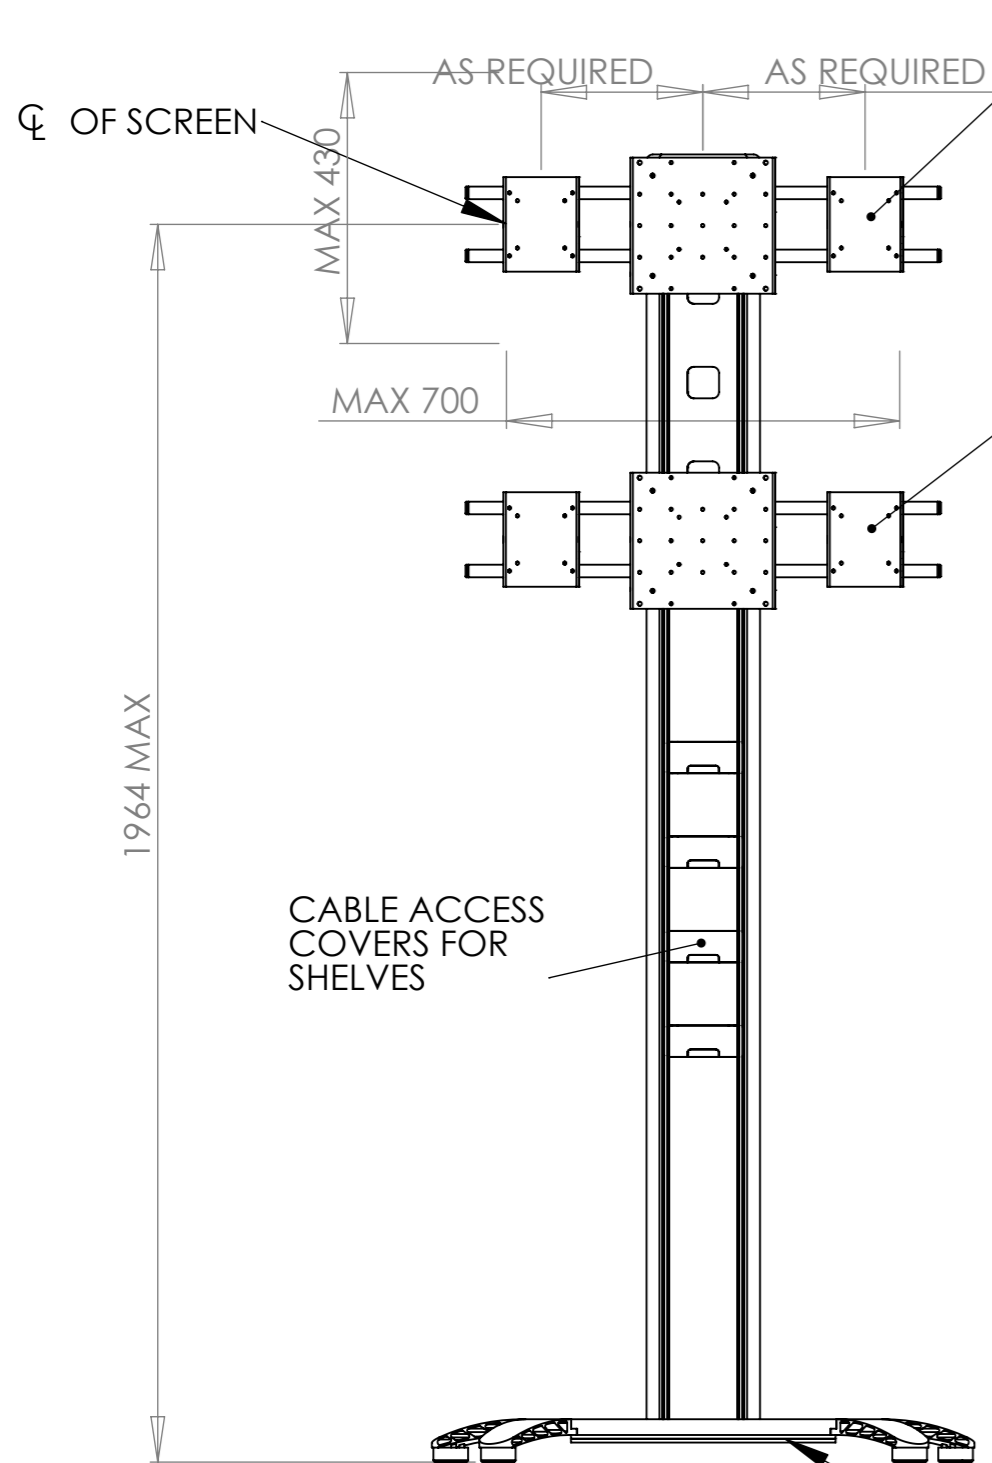

NOTE: ALL ACCESSORIES FROM THE PLASMA STAND RANGE ARE COMPATIBLE WITH THIS PLASMA STAND

23 TRIPLE 100X100 & 75X75 VESA MOUNT CONFIGURED TO SCREEN SIZES

23 TRIPLE 100X100 & 75X75 VESA MOUNT CONFIGURED TO SCREEN SIZES

±12° OF TILT

±12° OF TILT

1995

AT LEAST 2 BALLAST PLATES

REMOVABLE REAR COVER

LEVELLING FEET OPTION ONLY

DEBUR AND BREAK SHARP EDGES		Mode-AL.co.uk UNIT 4 ANAMAX IND. PARK, OXFORD ROAD, TATLING END, BUCKS SL9 7BB TEL +44 (0)1753 880824
MATERIAL:	N/A	
FINISH:	N/A	TITLE: PLASMA STAND WITH 2 x TRIPLE VESA MOUNTS
UNLESS OTHERWISE SPECIFIED: DIMENSIONS ARE IN MILLIMETERS TOLERANCES: LINEAR: X. ±1.0mm X.X ±0.25 mm X.XX ±0.10 mm ANGULAR: X.XX ±0.1°		DWG NO. PZ200026LS
		SCALE: 1:10
		SHEET 1 OF 1
		REV A
		A3