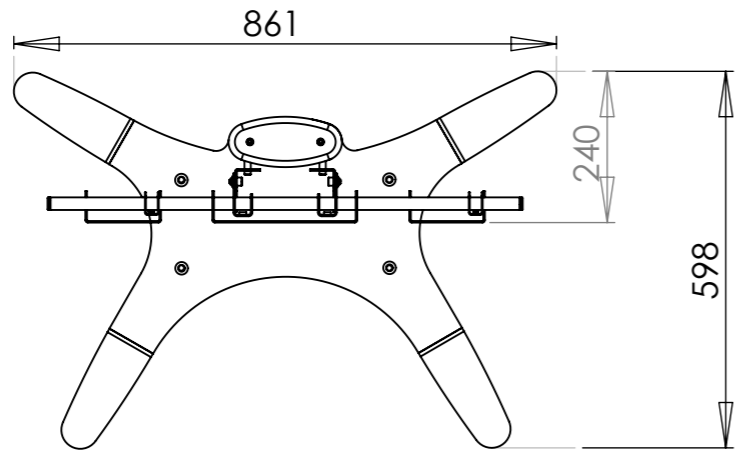

NOTE: ALL ACCESSORIES FROM THE PLASMA STAND RANGE ARE COMPATIBLE WITH THIS PLASMA STAND

23 TRIPLE 100X100 & 75X75 VESA MOUNT CONFIGURED TO SCREEN SIZES

23 TRIPLE 100X100 & 75X75 VESA MOUNT CONFIGURED TO SCREEN SIZES

±12° OF TILT

±12° OF TILT

1995

AT LEAST 2 BALLAST PLATES

REMOVABLE REAR COVER

LEVELLING FEET OPTION ONLY

DEBUR AND BREAK SHARP EDGES		Mode-AL.co.uk UNIT 4 ANAMAX IND. PARK, OXFORD ROAD, TATLING END, BUCKS SL9 7BB TEL +44 (0)1753 880824
MATERIAL:	N/A	
FINISH:	N/A	TITLE: PLASMA STAND WITH 2 x TRIPLE VESA MOUNTS
UNLESS OTHERWISE SPECIFIED: DIMENSIONS ARE IN MILLIMETERS TOLERANCES: LINEAR: X. ±1.0mm X.X ±0.25 mm X.XX ±0.10 mm ANGULAR: X.XX ±0.1°		DWG NO. PZ200026LS
		SCALE: 1:10
		SHEET 1 OF 1
		REV A
		A3