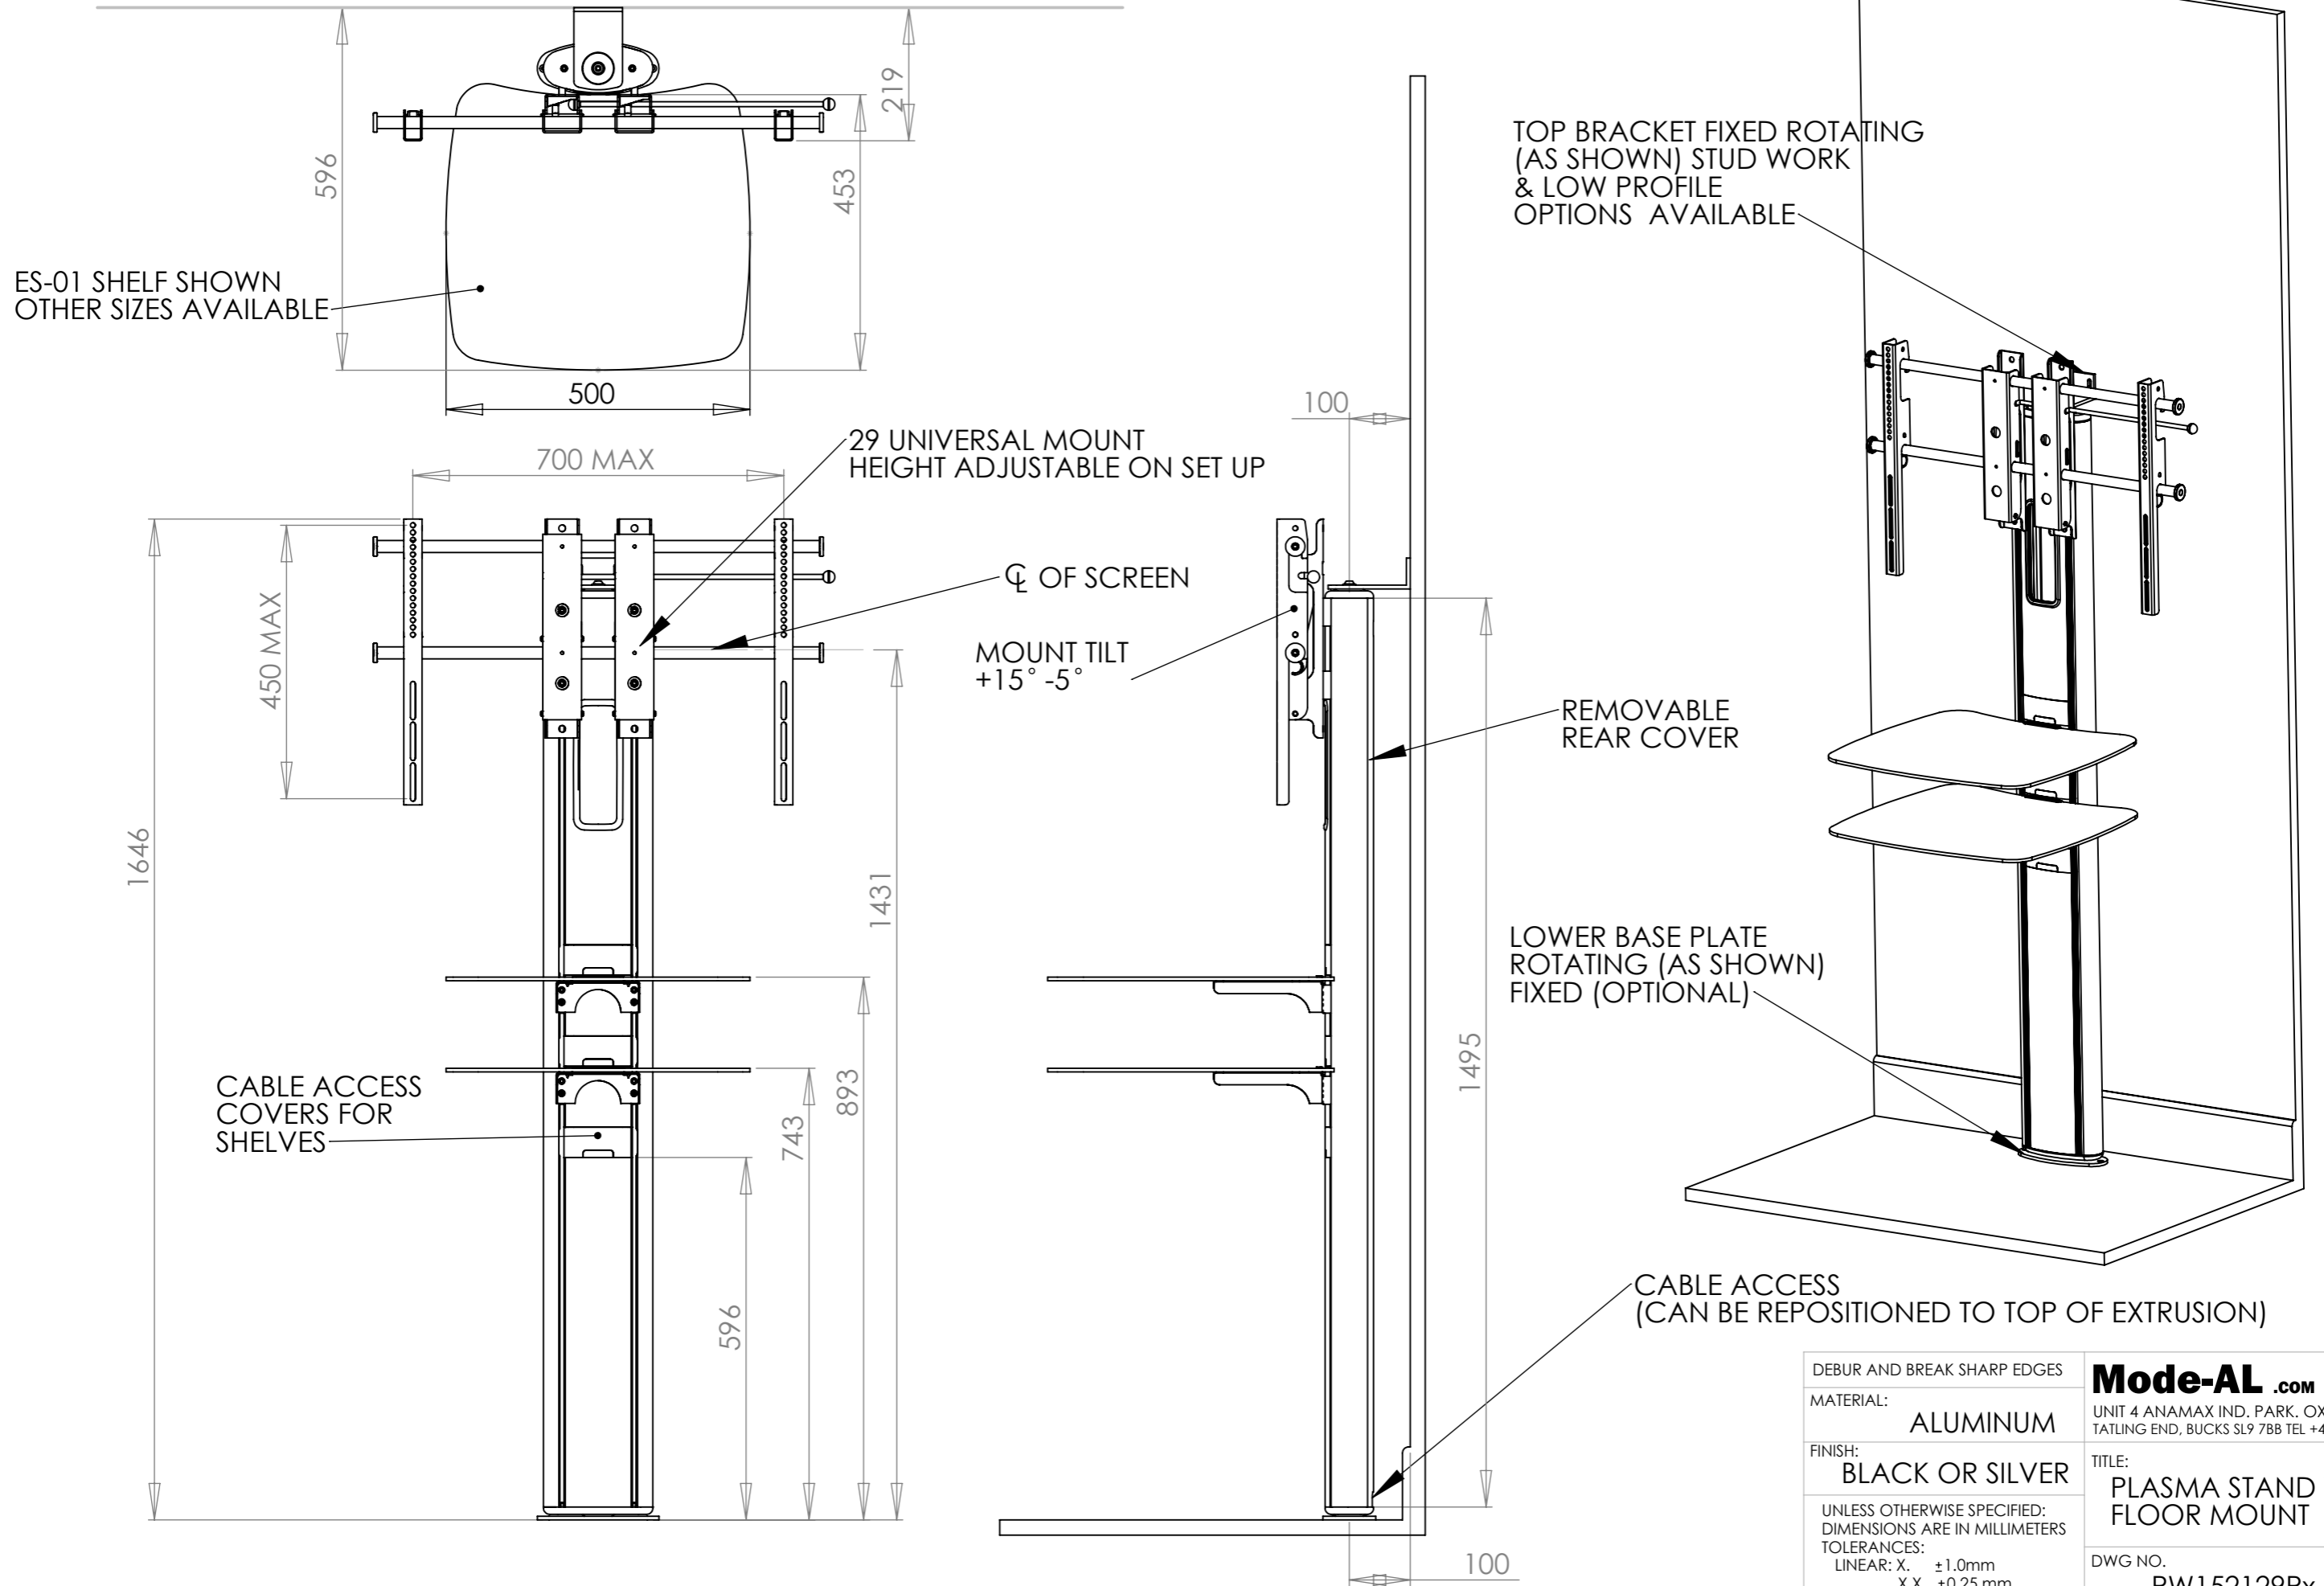

**NOTE ALL ACCESSORIES FROM THE PLASMA STAND RANGE ARE COMPATIBLE WITH THIS PLASMA STAND**

DEBUR AND BREAK SHARP EDGES		<b>Mode-AL .com</b>
MATERIAL:	ALUMINUM	
FINISH:	BLACK OR SILVER	UNIT 4 ANAMAX IND. PARK, OXFORD ROAD, TATLING END, BUCKS SL9 7BB TEL +44 (0)1753 880824
UNLESS OTHERWISE SPECIFIED: DIMENSIONS ARE IN MILLIMETERS TOLERANCES:		TITLE: PLASMA STAND WALL FLOOR MOUNT
LINEAR: X.	±1.0mm	DWG NO. PW152129Rx
X.X	±0.25 mm	REV A
X.XX	±0.10 mm	SCALE: NTS
ANGULAR: X.XX	±0.1°	SHEET 1 OF 1
		A3