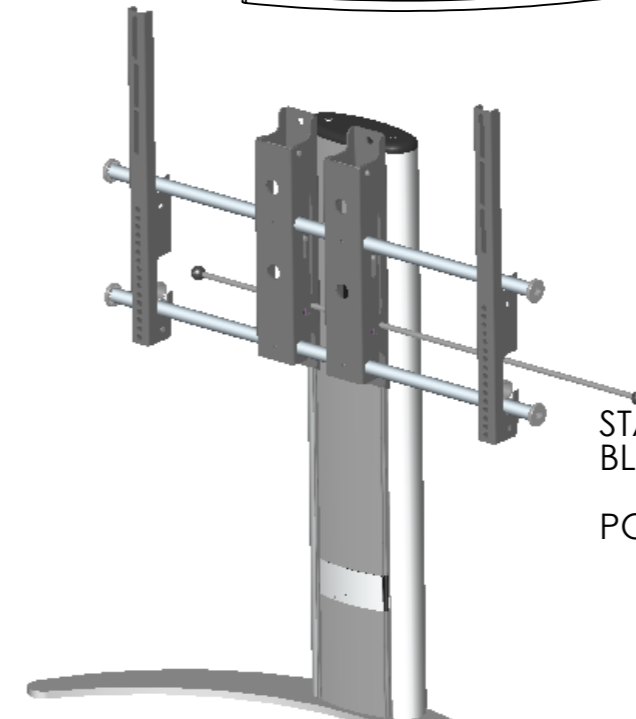

SCREEN CAN
TILT $\pm 12^\circ$

UNIVERSAL MOUNT IS HEIGHT
ADJUSTABLE ON SET UP

CABLE EGRESS
HOLES

CABLE EGRESS PORT

REAR COVER
REMOVABLE
FOR CABLE ACCESS

822

STAND FINISH OPTIONS
BLACK OR SILVER

POWDER COAT COLOUR

DEBUR AND BREAK SHARP EDGES

MATERIAL:

N/A

FINISH:

N/A

UNLESS OTHERWISE SPECIFIED:
DIMENSIONS ARE IN MILLIMETERS

TOLERANCES:

LINEAR: X. ± 1.0 mm

X.X ± 0.25 mm

X.XX ± 0.10 mm

ANGULAR: X.XX $\pm 0.1^\circ$

Mode-AL.co.uk

UNIT 4 ANAMAX IND. PARK, OXFORD ROAD,
TATLING END, BUCKS SL9 7BB TEL +44 (0)1753 880824

TITLE:

TABLE TOP STAND
CRESCENT BASE

DWG NO.

PT080029XX

REV

A

SCALE: 1:5

SHEET 1 OF 1

A3