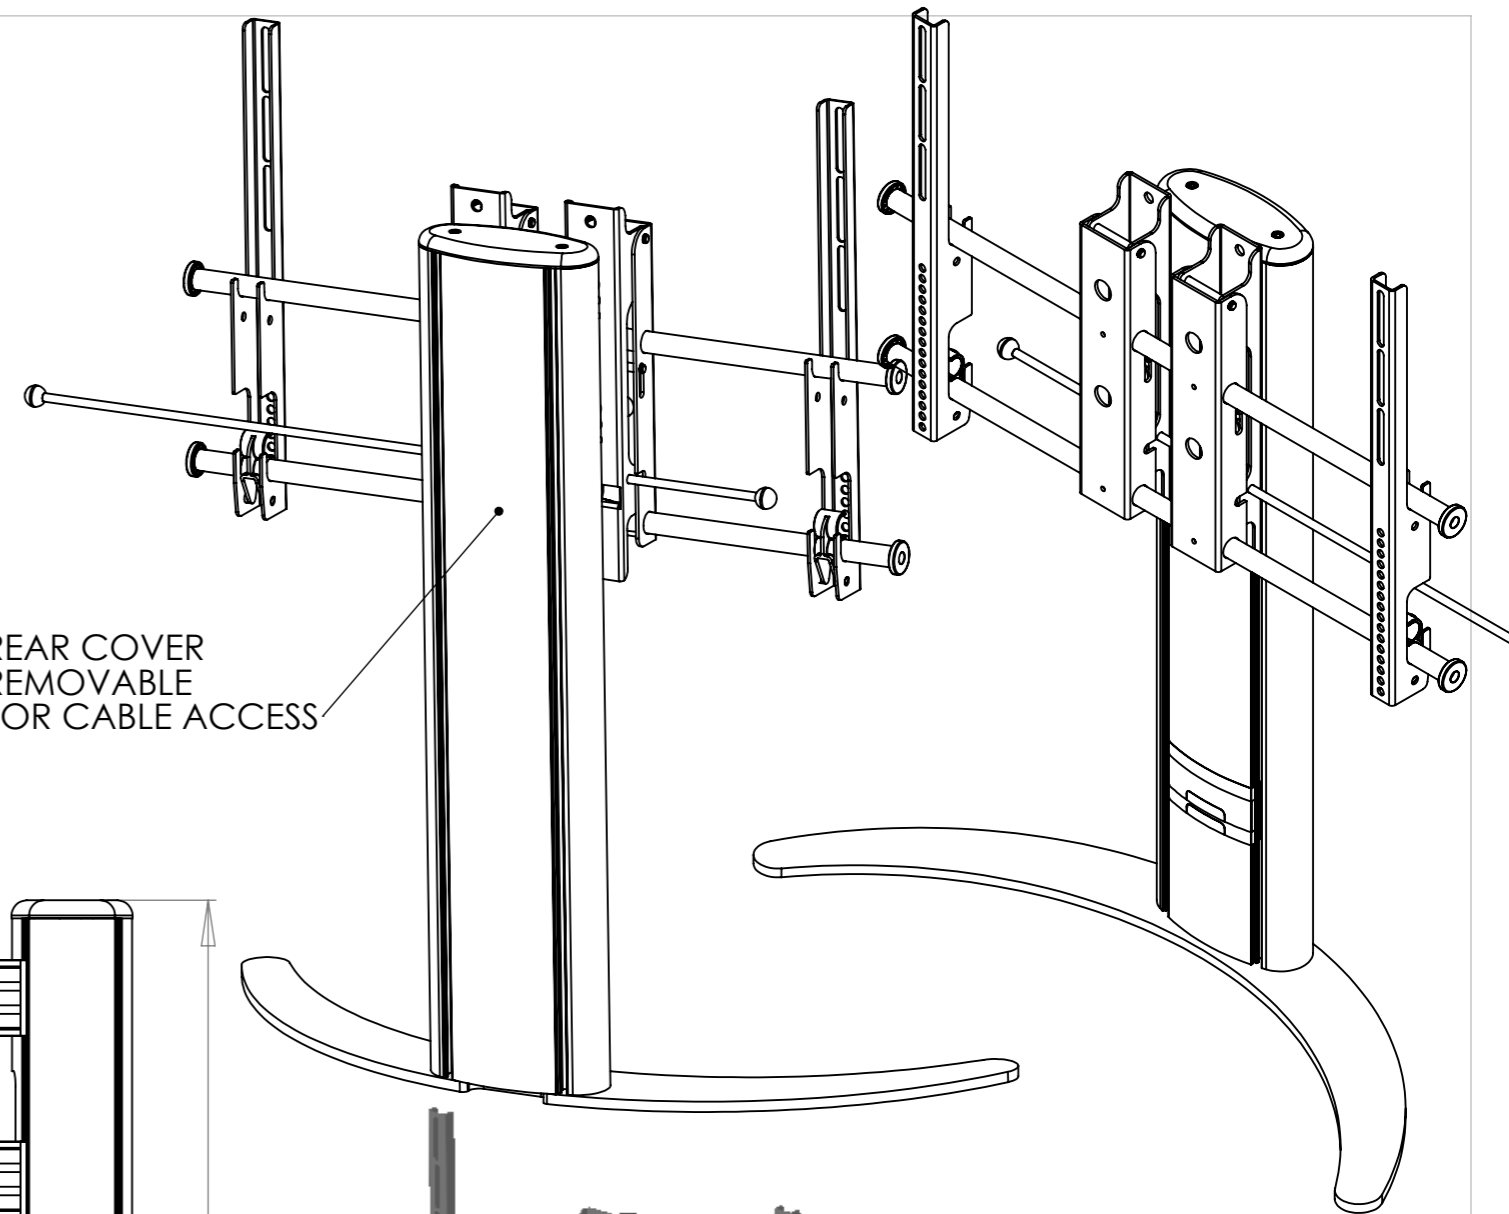

SCREEN CAN
TILT $\pm 12^\circ$

UNIVERSAL MOUNT IS HEIGHT
ADJUSTABLE ON SET UP

CABLE EGRESS
HOLES

CABLE EGRESS PORT

REAR COVER
REMOVABLE
FOR CABLE ACCESS

822

STAND FINISH OPTIONS
BLACK OR SILVER

POWDER COAT COLOUR

DEBUR AND BREAK SHARP EDGES

MATERIAL:

N/A

FINISH:

N/A

UNLESS OTHERWISE SPECIFIED:
DIMENSIONS ARE IN MILLIMETERS

TOLERANCES:

LINEAR: X. ± 1.0 mm

X.X ± 0.25 mm

X.XX ± 0.10 mm

ANGULAR: X.XX $\pm 0.1^\circ$

Mode-AL.co.uk

UNIT 4 ANAMAX IND. PARK, OXFORD ROAD,
TATLING END, BUCKS SL9 7BB TEL +44 (0)1753 880824

TITLE:

TABLE TOP STAND
CRESCENT BASE

DWG NO.

PT080029XX

REV

A

SCALE: 1:5

SHEET 1 OF 1

A3