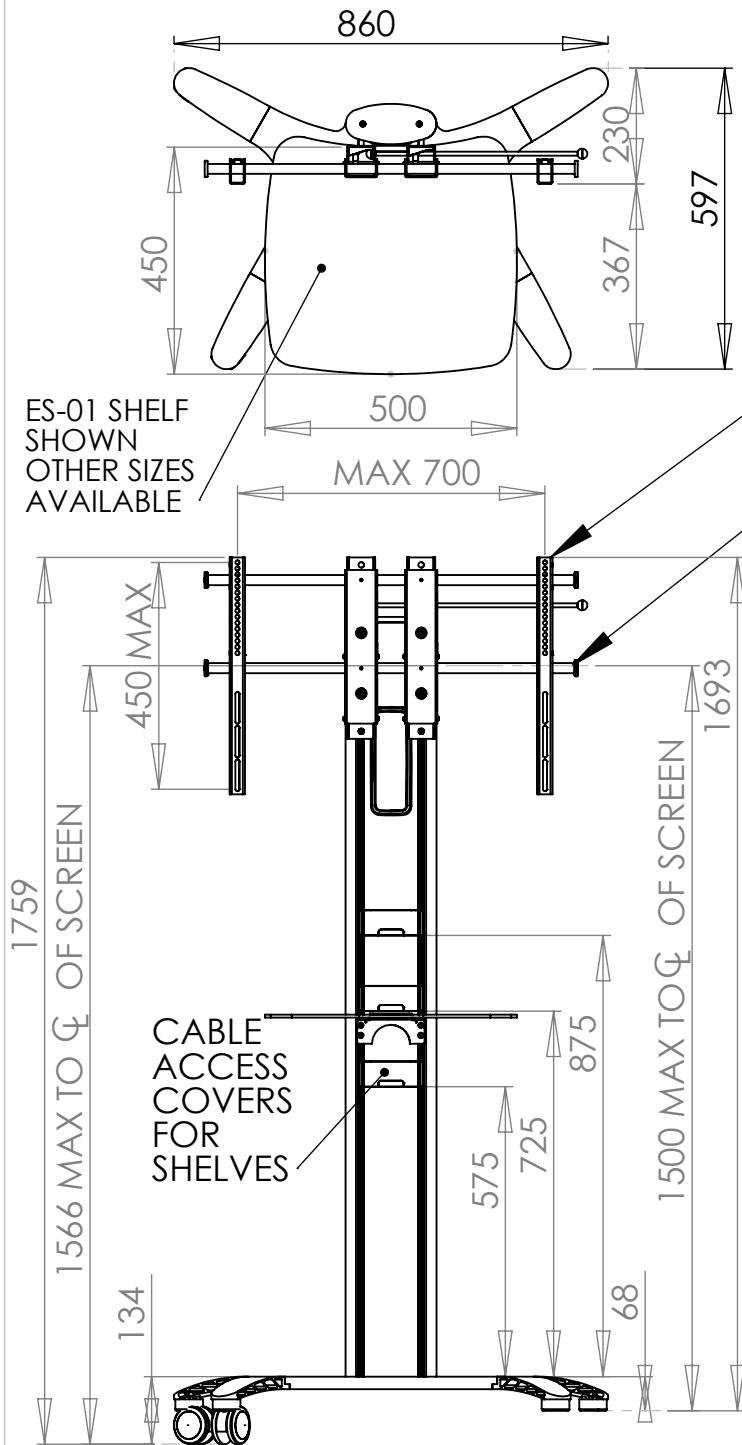

NOTE ALL ACCESSORIES FROM THE PLASMA STAND RANGE ARE COMPATIBLE WITH THIS PLASMA STAND

ES-01 SHELF SHOWN
OTHER SIZES AVAILABLE

29 UNIVERSAL MOUNT
HEIGHT ADJUSTABLE ON SET UP

ϕ OF SCREEN

REMOVABLE REAR COVER

MOUNT TILT
 $+15^{\circ} -5^{\circ}$

1495

DEBUR AND BREAK SHARP EDGES

MATERIAL:
ALUMINIUM

FINISH:
BLACK OR SILVER

UNLESS OTHERWISE SPECIFIED:
DIMENSIONS ARE IN MILLIMETRES
TOLERANCES:

LINEAR: X. ± 1.0 mm
X.X ± 0.25 mm
X.XX ± 0.10 mm
ANGULAR: X.XX $\pm 0.1^{\circ}$

Mode-AL.com

UNIT 4 ANAMAX IND. PARK. OXFORD ROAD,
TATLING END, BUCKS SL9 7BB TEL +44 (0)1753 880824

TITLE:
**PLASMA
STAND STANDARD
1500 MM BASIC DIMS**

DWG NO.
PS151129XX

SCALE: NTS

SHEET 1 OF 1

REV
A

A4