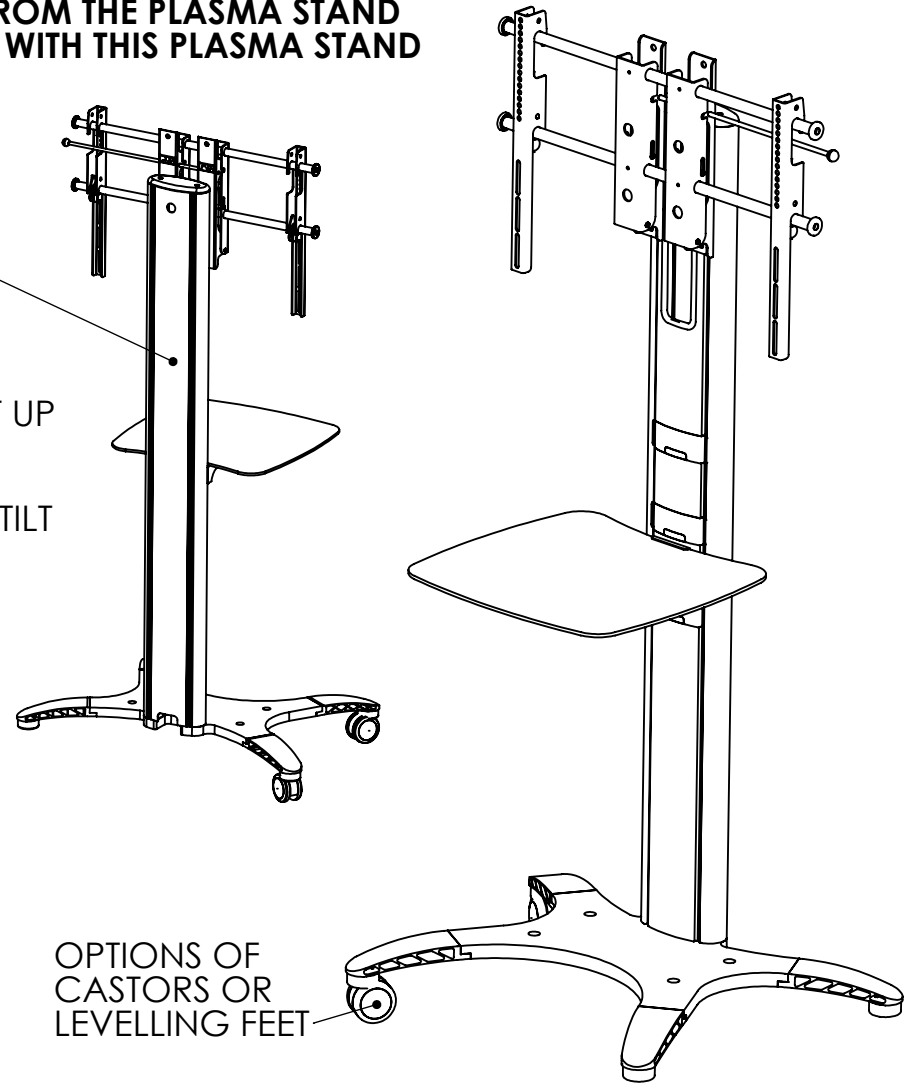

NOTE ALL ACCESSORIES FROM THE PLASMA STAND RANGE ARE COMPATIBLE WITH THIS PLASMA STAND

ES-01 SHELF SHOWN
OTHER SIZES AVAILABLE

29 UNIVERSAL MOUNT
HEIGHT ADJUSTABLE ON SET UP

ϕ OF SCREEN

REMOVABLE REAR COVER

MOUNT TILT
 $+15^{\circ} -5^{\circ}$

1495

DEBUR AND BREAK SHARP EDGES

MATERIAL:
ALUMINIUM

FINISH:
BLACK OR SILVER

UNLESS OTHERWISE SPECIFIED:
DIMENSIONS ARE IN MILLIMETRES
TOLERANCES:

LINEAR: X. ± 1.0 mm
X.X ± 0.25 mm
X.XX ± 0.10 mm
ANGULAR: X.XX $\pm 0.1^{\circ}$