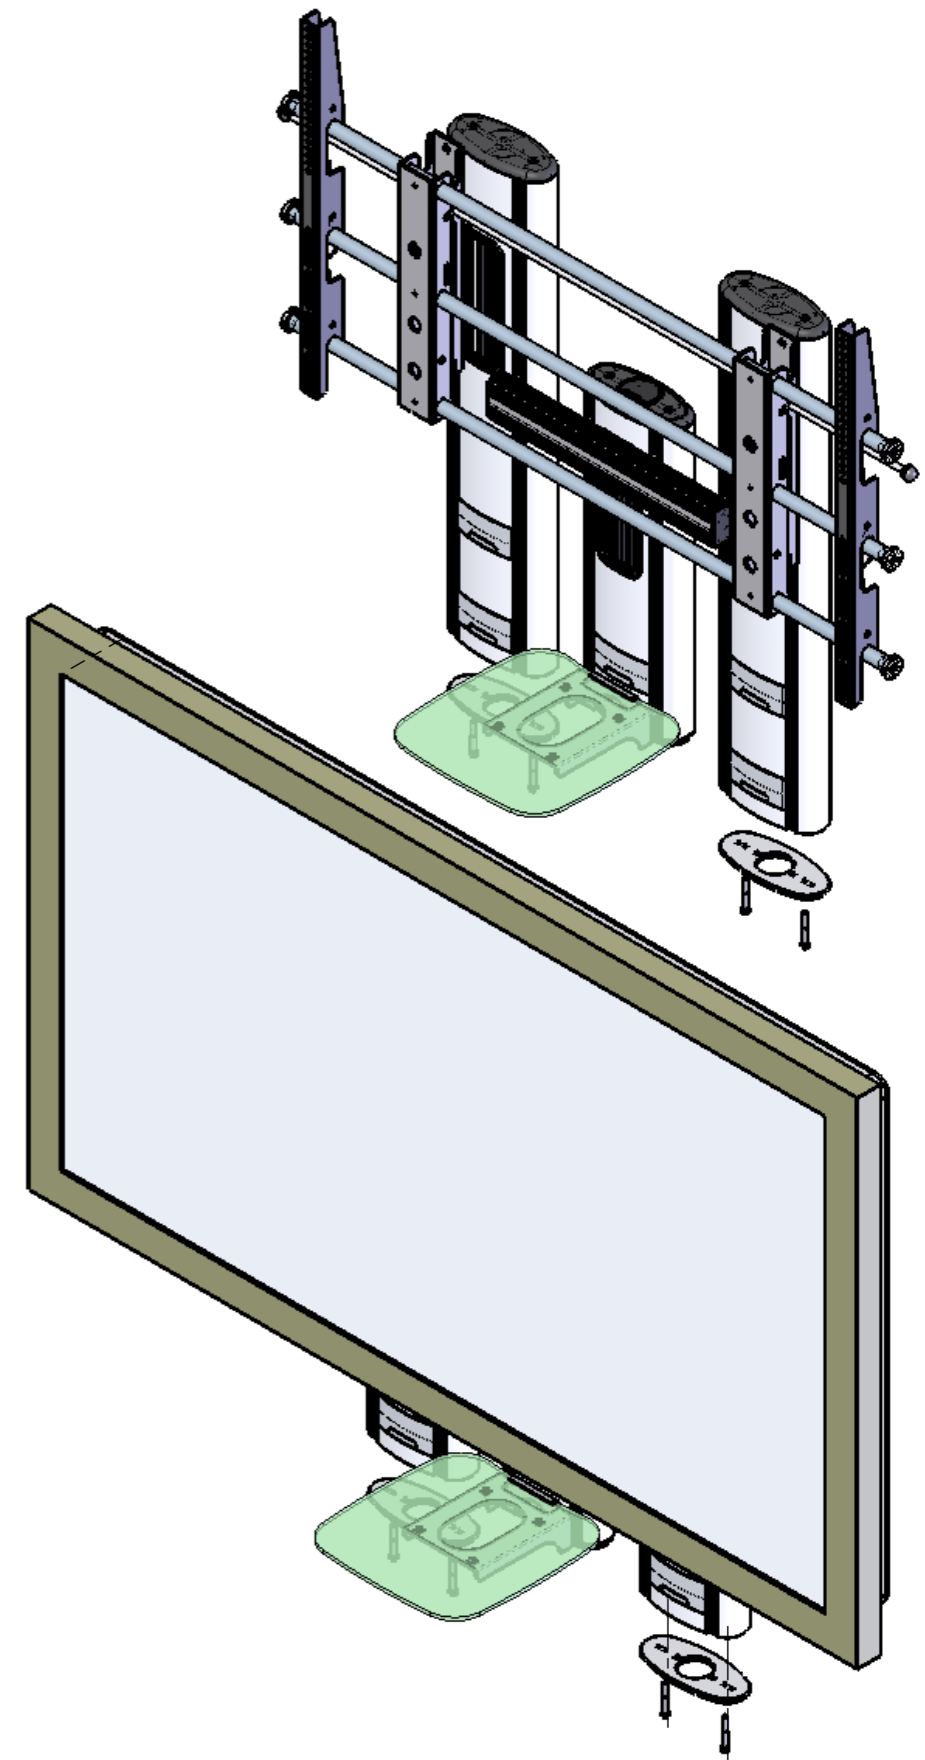

UNDER TABLE SPREADER PLATES

CENTRAL SHELF HEIGHT ADJUSTABLE

DEBUR AND BREAK SHARP EDGES		Mode-AL.com UNIT 4 ANAMAX IND. PARK, OXFORD ROAD, TATLING END, BUCKS SL9 7BB TEL +44 (0)1753 880824
MATERIAL: N/A		
FINISH: SILVER		TITLE: TWIN PLASMA STAND BOLT DOWN
UNLESS OTHERWISE SPECIFIED: DIMENSIONS ARE IN MILLIMETRES TOLERANCES: LINEAR: X. ±1.0mm X.X ±0.25 mm X.XX ±0.10 mm ANGULAR: X.XX ±0.1°		DWG NO. PN2085728XS
SCALE: 1:1	SHEET 1 OF 1	REV A A3