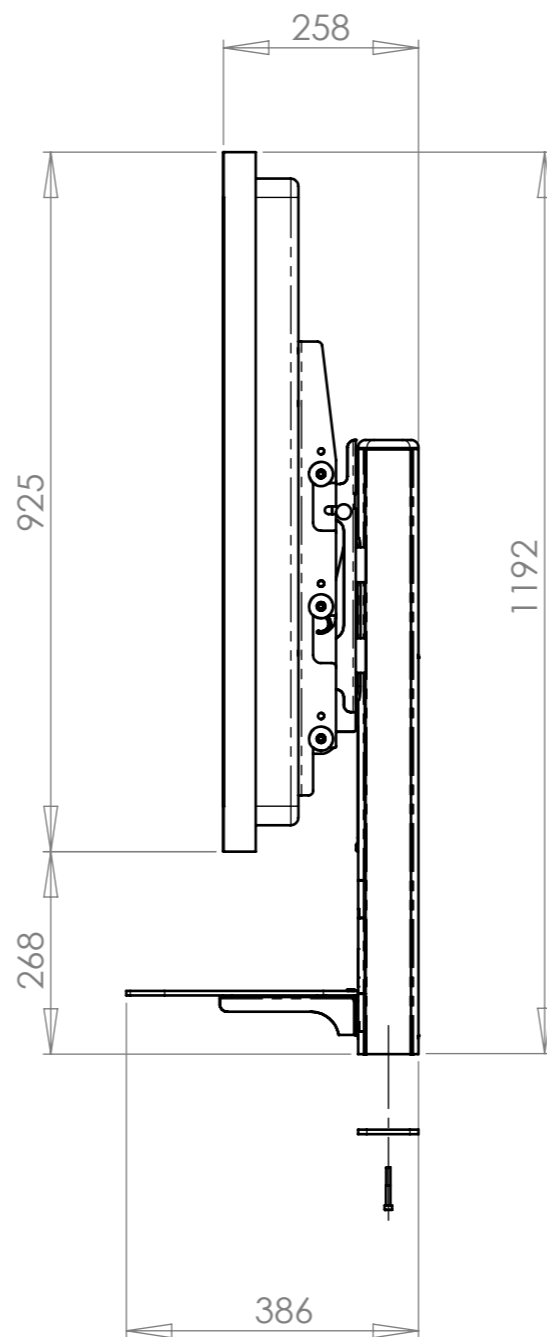

UNDER TABLE SPREADER PLATES

CENTRAL SHELF HEIGHT ADJUSTABLE

DEBUR AND BREAK SHARP EDGES		Mode-AL.com UNIT 4 ANAMAX IND. PARK, OXFORD ROAD, TATLING END, BUCKS SL9 7BB TEL +44 (0)1753 880824
MATERIAL: N/A		
FINISH: SILVER		TITLE: TWIN PLASMA STAND BOLT DOWN
UNLESS OTHERWISE SPECIFIED: DIMENSIONS ARE IN MILLIMETRES TOLERANCES: LINEAR: X. ±1.0mm X.X ±0.25 mm X.XX ±0.10 mm ANGULAR: X.XX ±0.1°		DWG NO. PN2085728XS
SCALE: 1:1	SHEET 1 OF 1	REV A A3