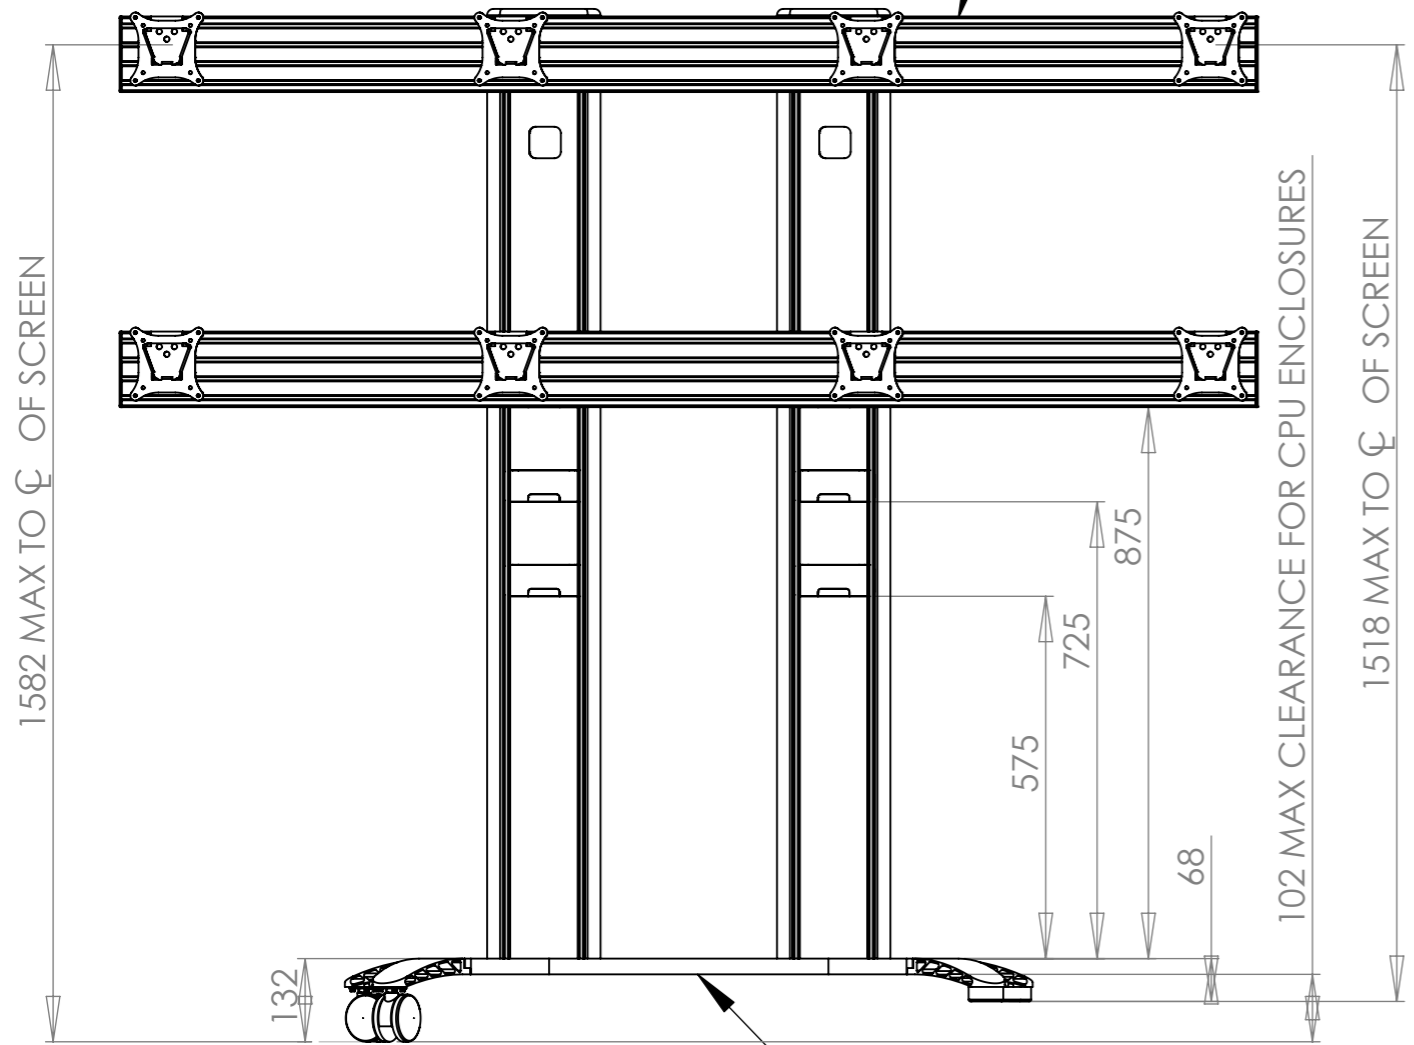

REMOVABLE REAR COVERS

MOUNT CONFIGURED TO SUIT SCREENS

OPTIONS OF CASTORS OR LEVELLING FEET

OPTIONAL BALLAST PLATES IF REQUIRED

DEBUR AND BREAK SHARP EDGES

MATERIAL: N/A

FINISH: BLACK OR SILVER

UNLESS OTHERWISE SPECIFIED:
DIMENSIONS ARE IN MILLIMETERS
TOLERANCES:
LINEAR: X. ±1.0mm
X.X ±0.25 mm
X.XX ±0.10 mm
ANGULAR: X.XX ±0.1°

Mode-AL.co.uk
UNIT 4 ANAMAX IND. PARK, OXFORD ROAD,
TATLING END, BUCKS SL9 7BB TEL +44 (0)1753 880824

TITLE: PLASMA STAND
MEGA BASIC DIMS

DWG NO. PM150017XX REV A

SCALE: 1:12 SHEET 1 OF 1 A3