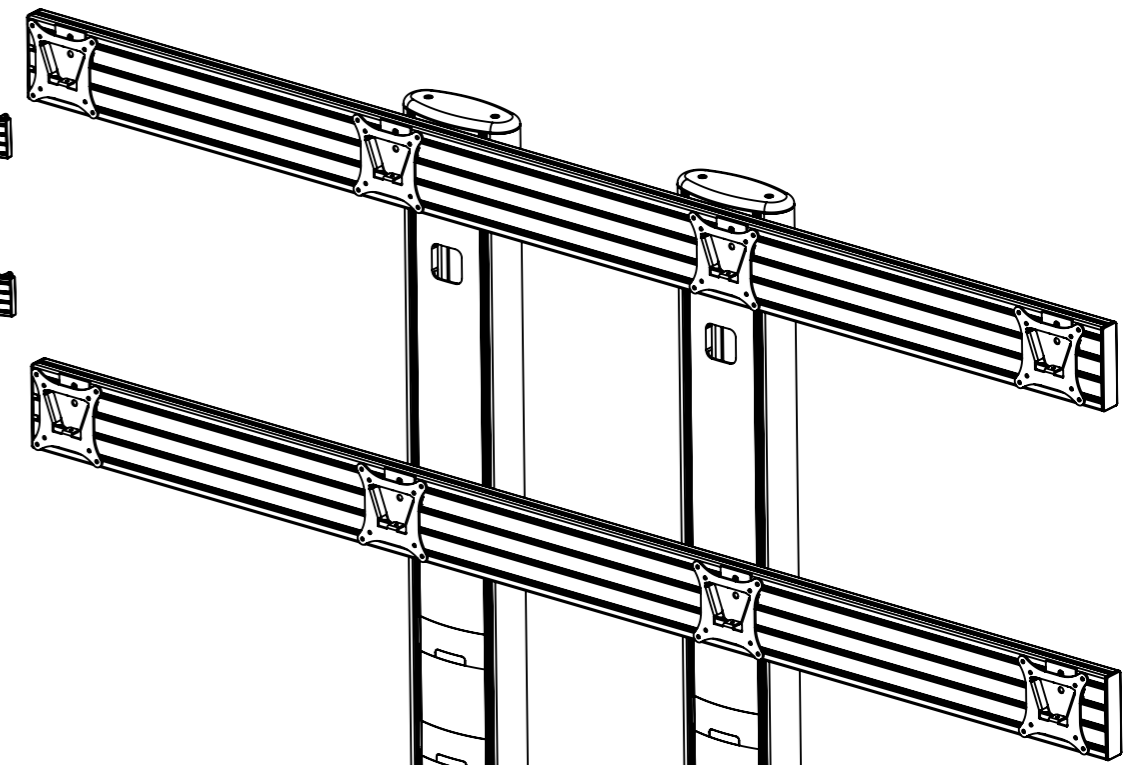

REMOVABLE REAR COVERS

MOUNT CONFIGURED TO SUIT SCREENS

OPTIONS OF CASTORS OR LEVELLING FEET

OPTIONAL BALLAST PLATES IF REQUIRED

DEBUR AND BREAK SHARP EDGES

MATERIAL: N/A

FINISH: BLACK OR SILVER

UNLESS OTHERWISE SPECIFIED:
DIMENSIONS ARE IN MILLIMETERS
TOLERANCES:
LINEAR: X. ±1.0mm
X.X ±0.25 mm
X.XX ±0.10 mm
ANGULAR: X.XX ±0.1°

Mode-AL.co.uk
UNIT 4 ANAMAX IND. PARK, OXFORD ROAD,
TATLING END, BUCKS SL9 7BB TEL +44 (0)1753 880824

TITLE: PLASMA STAND
MEGA BASIC DIMS

DWG NO. PM150017XX REV A

SCALE: 1:12 SHEET 1 OF 1 A3