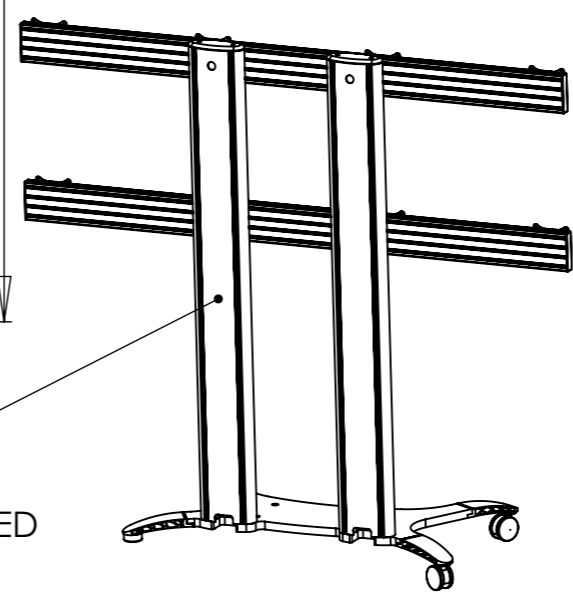

REMOVABLE REAR COVERS

MOUNT CONFIGURED TO SUIT SCREENS

OPTIONS OF CASTORS OR LEVELLING FEET

OPTIONAL BALLAST PLATES IF REQUIRED

DEBUR AND BREAK SHARP EDGES

MATERIAL: N/A

FINISH: BLACK OR SILVER

UNLESS OTHERWISE SPECIFIED:
DIMENSIONS ARE IN MILLIMETERS
TOLERANCES:
LINEAR: X. ±1.0mm
X.X ±0.25 mm
X.XX ±0.10 mm
ANGULAR: X.XX ±0.1°