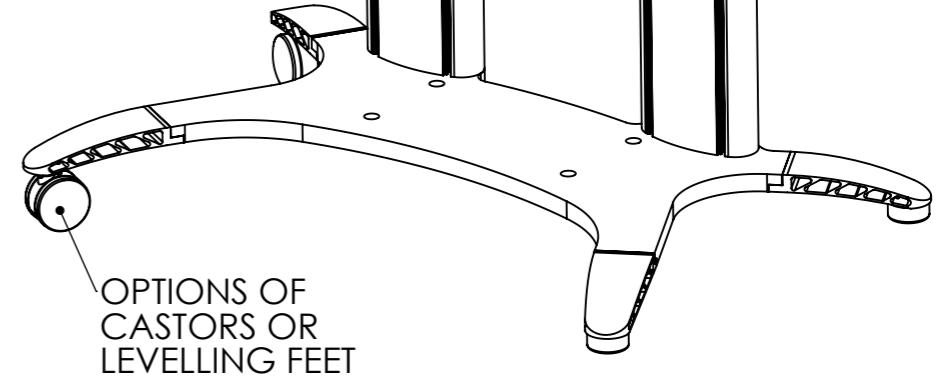

REMOVABLE REAR COVERS

MOUNT CONFIGURED TO SUIT SCREENS

OPTIONS OF CASTORS OR LEVELLING FEET

OPTIONAL BALLAST PLATES IF REQUIRED

DEBUR AND BREAK SHARP EDGES

MATERIAL: N/A

FINISH: BLACK OR SILVER

UNLESS OTHERWISE SPECIFIED:
DIMENSIONS ARE IN MILLIMETERS
TOLERANCES:
LINEAR: X. ±1.0mm
X.X ±0.25 mm
X.XX ±0.10 mm
ANGULAR: X.XX ±0.1°