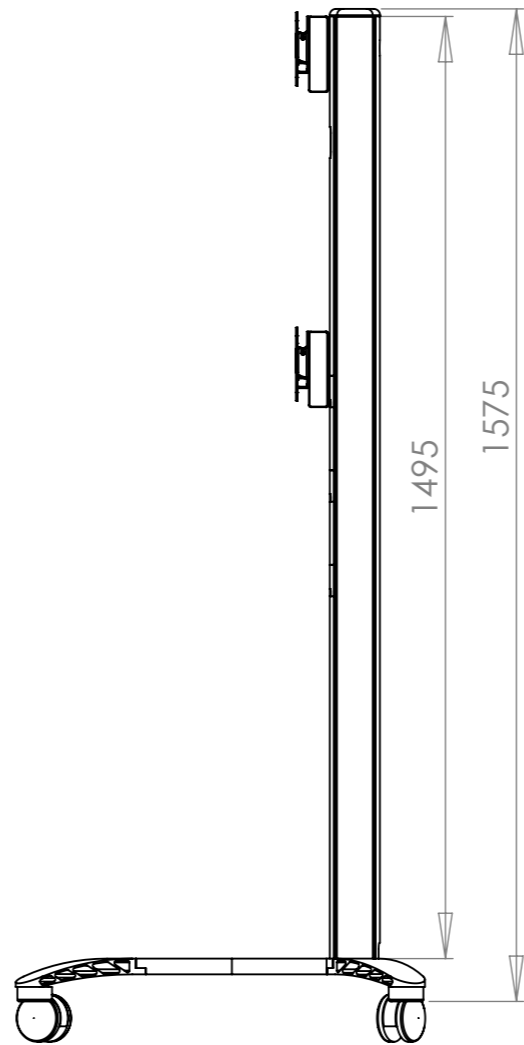

REMOVABLE REAR COVERS

MOUNT CONFIGURED TO SUIT SCREENS

OPTIONS OF CASTORS OR LEVELLING FEET

OPTIONAL BALLAST PLATES IF REQUIRED

DEBUR AND BREAK SHARP EDGES

MATERIAL: N/A

FINISH: BLACK OR SILVER

UNLESS OTHERWISE SPECIFIED:
DIMENSIONS ARE IN MILLIMETERS
TOLERANCES:
LINEAR: X. ±1.0mm
X.X ±0.25 mm
X.XX ±0.10 mm
ANGULAR: X.XX ±0.1°

Mode-AL.co.uk
UNIT 4 ANAMAX IND. PARK, OXFORD ROAD,
TATLING END, BUCKS SL9 7BB TEL +44 (0)1753 880824

TITLE: PLASMA STAND
MEGA BASIC DIMS

DWG NO. PM150017XX REV A

SCALE: 1:12 SHEET 1 OF 1 A3