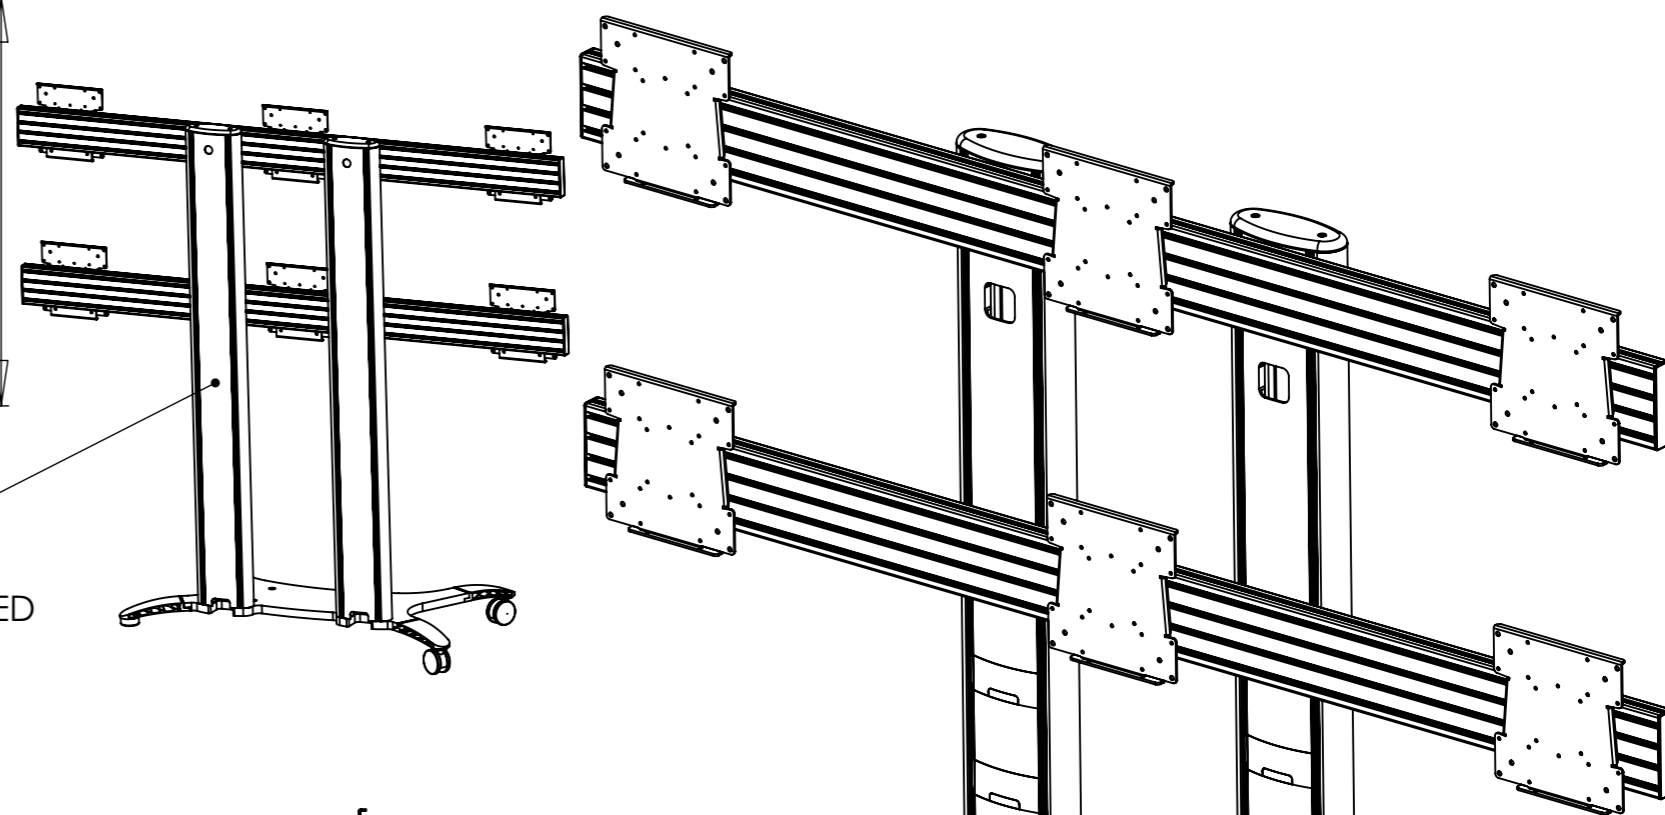

REMOVABLE REAR COVERS

MOUNT CONFIGURED TO SUIT SCREENS

OPTIONAL BALLAST PLATES IF REQUIRED

OPTIONS OF CASTORS OR LEVELLING FEET

DEBUR AND BREAK SHARP EDGES		Mode-AL.co.uk UNIT 4 ANAMAX IND. PARK, OXFORD ROAD, TATLING END, BUCKS SL9 7BB TEL +44 (0)1753 880824
MATERIAL:	N/A	
FINISH:	BLACK OR SILVER	TITLE: PLASMA STAND MEGA BASIC DIMS
UNLESS OTHERWISE SPECIFIED: DIMENSIONS ARE IN MILLIMETERS TOLERANCES: LINEAR: X. ±1.0mm X.X ±0.25 mm X.XX ±0.10 mm ANGULAR: X.XX ±0.1°		DWG NO. PM150017XX
		REV A
SCALE: 1:12	SHEET 1 OF 1	A3