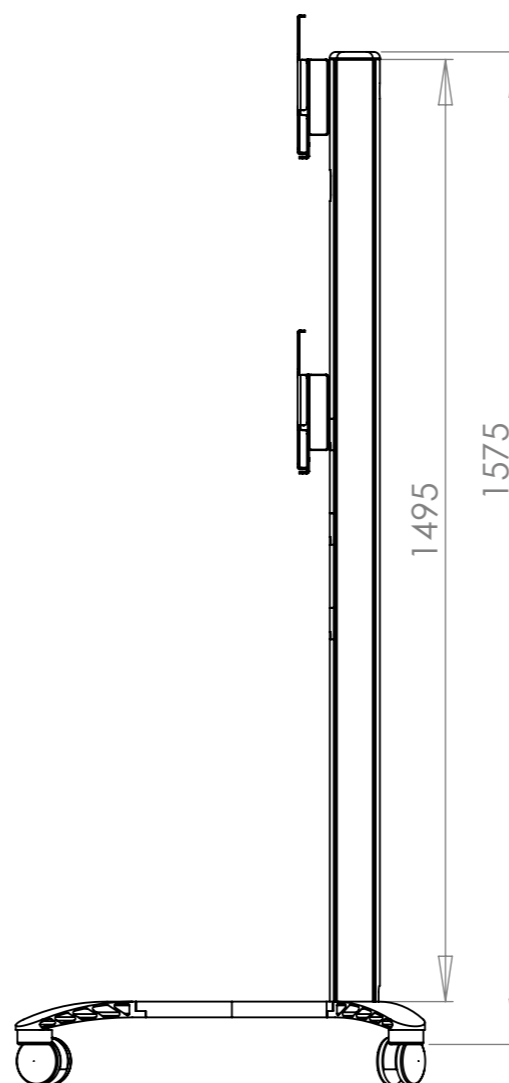

REMOVABLE REAR COVERS

MOUNT CONFIGURED TO SUIT SCREENS

OPTIONAL BALLAST PLATES IF REQUIRED

OPTIONS OF CASTORS OR LEVELLING FEET

DEBUR AND BREAK SHARP EDGES		Mode-AL.co.uk UNIT 4 ANAMAX IND. PARK, OXFORD ROAD, TATLING END, BUCKS SL9 7BB TEL +44 (0)1753 880824
MATERIAL:	N/A	
FINISH:	BLACK OR SILVER	TITLE: PLASMA STAND MEGA BASIC DIMS
UNLESS OTHERWISE SPECIFIED: DIMENSIONS ARE IN MILLIMETERS TOLERANCES: LINEAR: X. ±1.0mm X.X ±0.25 mm X.XX ±0.10 mm ANGULAR: X.XX ±0.1°		DWG NO. PM150017XX
		REV A
SCALE: 1:12	SHEET 1 OF 1	A3