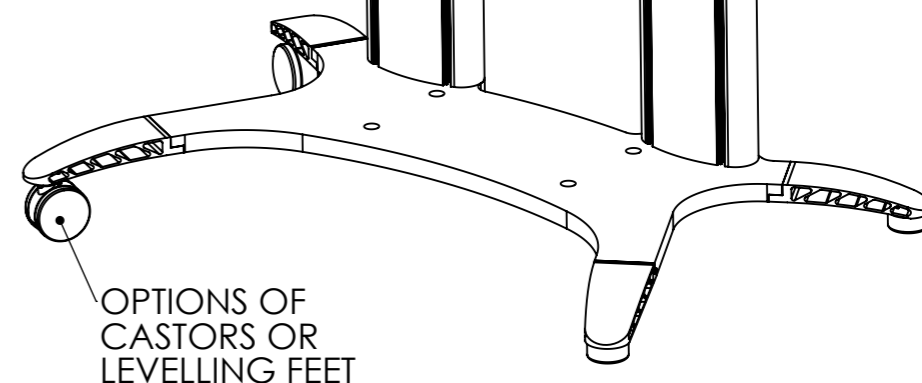

REMOVABLE REAR COVERS

MOUNT CONFIGURED TO SUIT SCREENS

OPTIONAL BALLAST PLATES IF REQUIRED

OPTIONS OF CASTORS OR LEVELLING FEET

DEBUR AND BREAK SHARP EDGES		Mode-AL.co.uk UNIT 4 ANAMAX IND. PARK, OXFORD ROAD, TATLING END, BUCKS SL9 7BB TEL +44 (0)1753 880824
MATERIAL:	N/A	
FINISH:	BLACK OR SILVER	TITLE: PLASMA STAND MEGA BASIC DIMS
UNLESS OTHERWISE SPECIFIED: DIMENSIONS ARE IN MILLIMETERS TOLERANCES: LINEAR: X. ±1.0mm X.X ±0.25 mm X.XX ±0.10 mm ANGULAR: X.XX ±0.1°		DWG NO. PM150017XX
		REV A
SCALE: 1:12	SHEET 1 OF 1	A3