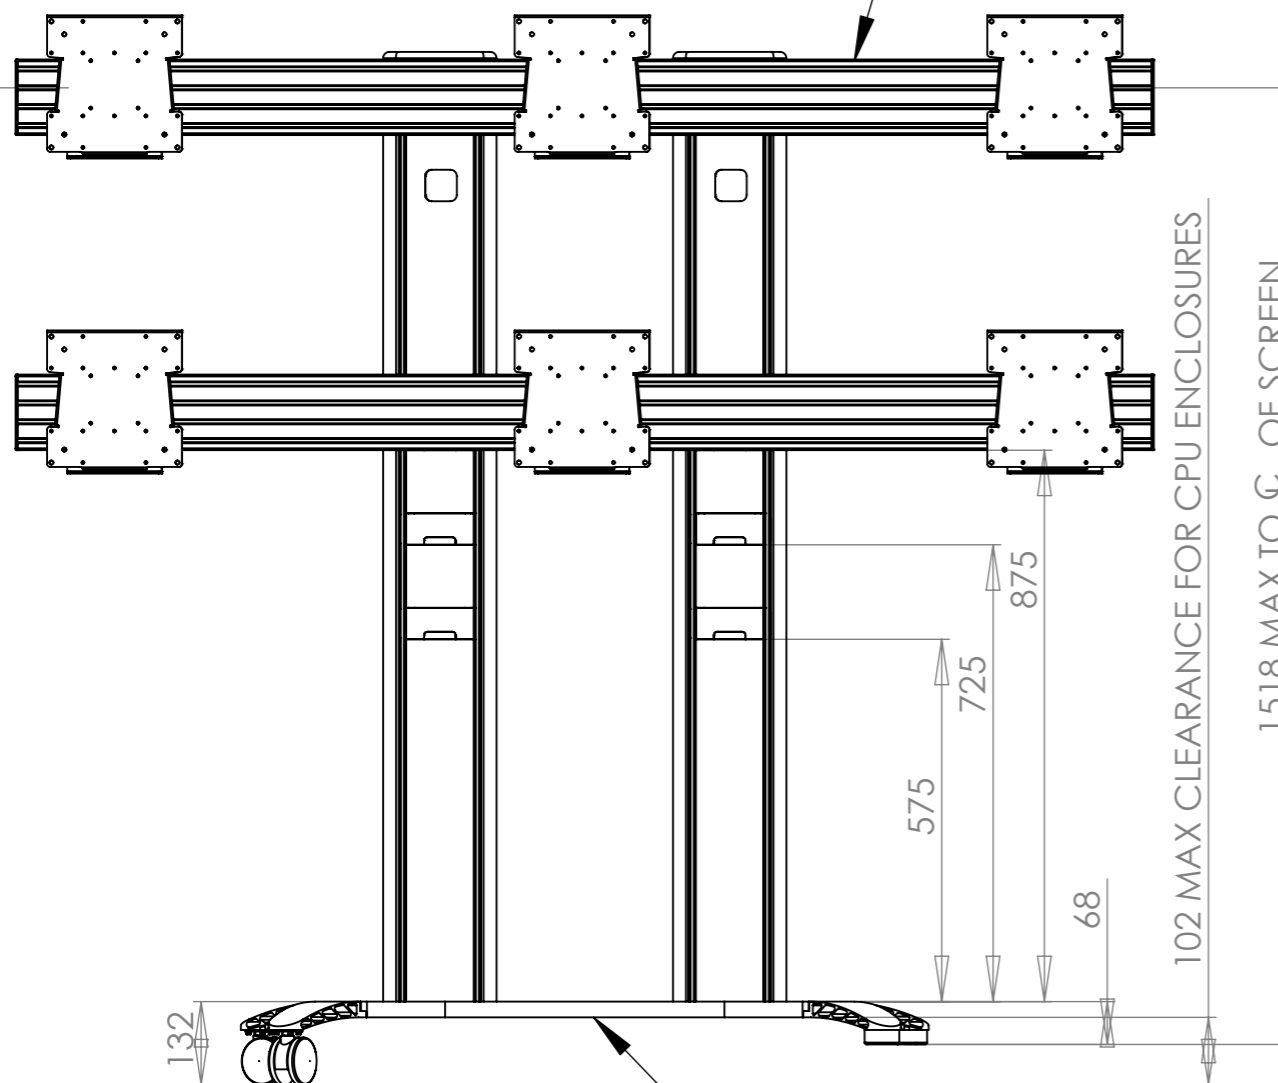

REMOVABLE REAR COVERS

MOUNT CONFIGURED TO SUIT SCREENS

OPTIONAL BALLAST PLATES IF REQUIRED

OPTIONS OF CASTORS OR LEVELLING FEET

DEBUR AND BREAK SHARP EDGES		Mode-AL.co.uk UNIT 4 ANAMAX IND. PARK, OXFORD ROAD, TATLING END, BUCKS SL9 7BB TEL +44 (0)1753 880824
MATERIAL:	N/A	
FINISH:	BLACK OR SILVER	TITLE: PLASMA STAND MEGA BASIC DIMS
UNLESS OTHERWISE SPECIFIED: DIMENSIONS ARE IN MILLIMETERS TOLERANCES: LINEAR: X. ±1.0mm X.X ±0.25 mm X.XX ±0.10 mm ANGULAR: X.XX ±0.1°		DWG NO. PM150017XX
		REV A
SCALE: 1:12	SHEET 1 OF 1	A3