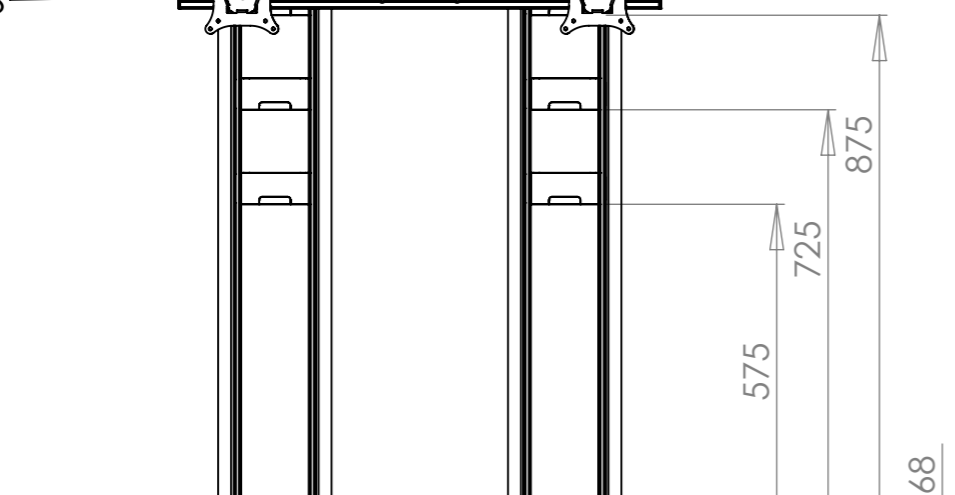

REMOVABLE REAR COVERS

MOUNT CONFIGURED TO SUIT SCREENS

MOUNT CONFIGURED TO SUIT SCREENS

1582 MAX TO  $\phi$  OF SCREEN

102 MAX CLEARANCE FOR CPU ENCLOSURES

1518 MAX TO  $\phi$  OF SCREEN

132

OPTIONAL BALLAST PLATES IF REQUIRED

1495

1575

OPTIONS OF CASTORS OR LEVELLING FEET

DEBUR AND BREAK SHARP EDGES

MATERIAL:

N/A

FINISH:

BLACK OR SILVER

UNLESS OTHERWISE SPECIFIED:  
DIMENSIONS ARE IN MILLIMETERS  
TOLERANCES:

LINEAR: X.  $\pm 1.0$ mm  
X.X  $\pm 0.25$  mm  
X.XX  $\pm 0.10$  mm  
ANGULAR: X.XX  $\pm 0.1^\circ$

**Mode-AL.co.uk**

UNIT 4 ANAMAX IND. PARK, OXFORD ROAD,  
TATLING END, BUCKS SL9 7BB TEL +44 (0)1753 880824