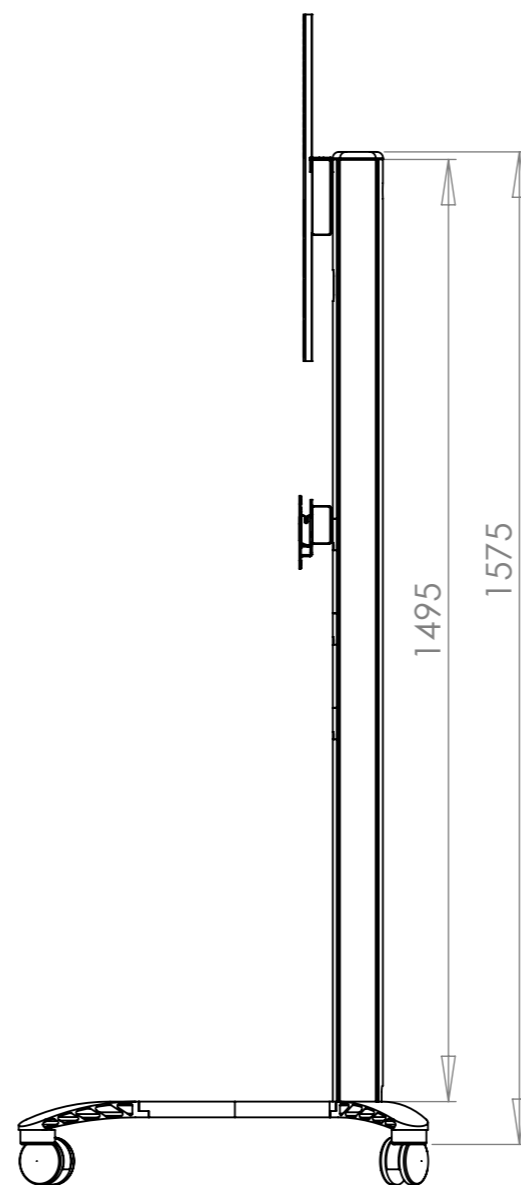

REMOVABLE REAR COVERS

MOUNT CONFIGURED TO SUIT SCREENS

MOUNT CONFIGURED TO SUIT SCREENS

1582 MAX TO  $\phi$  OF SCREEN

102 MAX CLEARANCE FOR CPU ENCLOSURES

1518 MAX TO  $\phi$  OF SCREEN

132

OPTIONAL BALLAST PLATES IF REQUIRED

1495

1575

OPTIONS OF CASTORS OR LEVELLING FEET

DEBUR AND BREAK SHARP EDGES

MATERIAL:

N/A

FINISH:

BLACK OR SILVER

UNLESS OTHERWISE SPECIFIED:  
DIMENSIONS ARE IN MILLIMETERS  
TOLERANCES:

LINEAR: X.  $\pm 1.0$ mm  
X.X  $\pm 0.25$  mm  
X.XX  $\pm 0.10$  mm  
ANGULAR: X.XX  $\pm 0.1^\circ$

**Mode-AL.co.uk**

UNIT 4 ANAMAX IND. PARK, OXFORD ROAD,  
TATLING END, BUCKS SL9 7BB TEL +44 (0)1753 880824

TITLE: PLASMA STAND  
MEGA BASIC DIMS

DWG NO.  
PM150016XX

REV  
A

SCALE: 1:12

SHEET 1 OF 1

A3