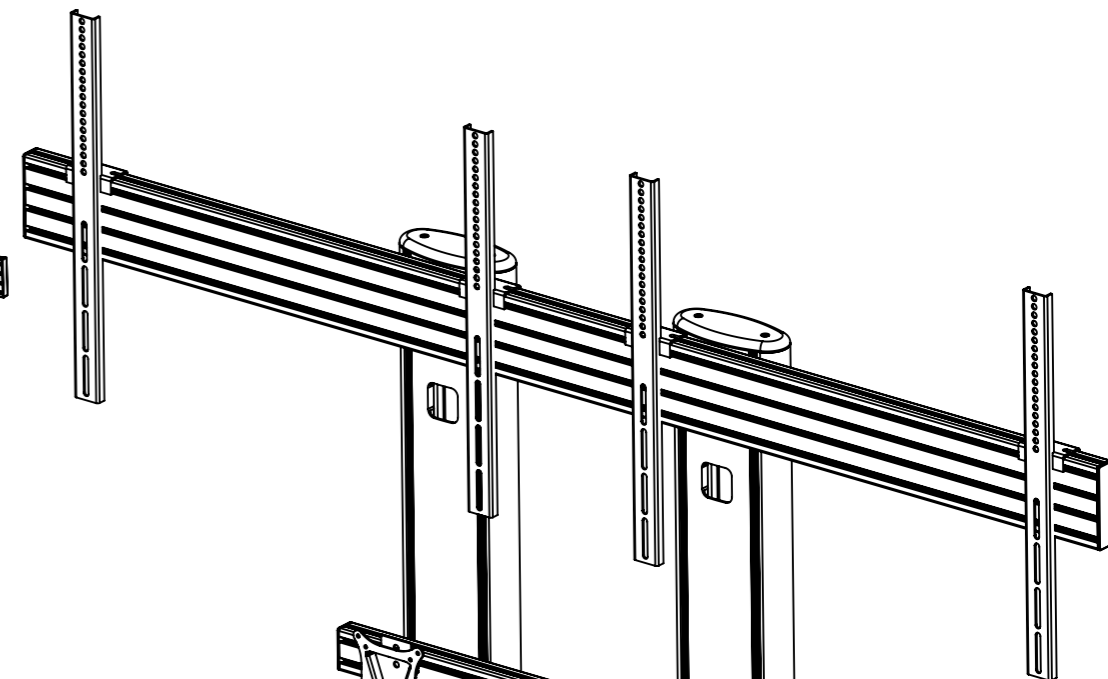

REMOVABLE REAR COVERS

MOUNT CONFIGURED TO SUIT SCREENS

MOUNT CONFIGURED TO SUIT SCREENS

1582 MAX TO  $\phi$  OF SCREEN

102 MAX CLEARANCE FOR CPU ENCLOSURES

1518 MAX TO  $\phi$  OF SCREEN

132

OPTIONAL BALLAST PLATES IF REQUIRED

1495

1575

OPTIONS OF CASTORS OR LEVELLING FEET

DEBUR AND BREAK SHARP EDGES

MATERIAL:

N/A

FINISH:

BLACK OR SILVER

UNLESS OTHERWISE SPECIFIED:  
DIMENSIONS ARE IN MILLIMETERS  
TOLERANCES:

LINEAR: X.  $\pm 1.0$ mm  
X.X  $\pm 0.25$  mm  
X.XX  $\pm 0.10$  mm  
ANGULAR: X.XX  $\pm 0.1^\circ$

**Mode-AL.co.uk**

UNIT 4 ANAMAX IND. PARK, OXFORD ROAD,  
TATLING END, BUCKS SL9 7BB TEL +44 (0)1753 880824