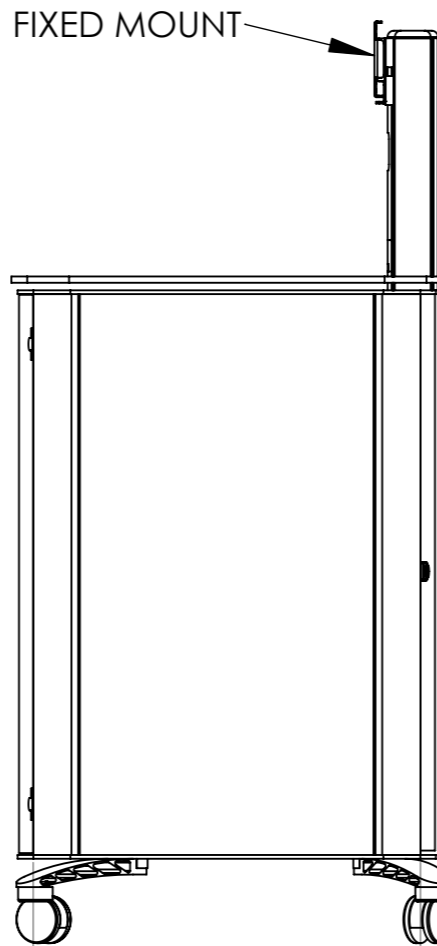

COVERS REMOVABLE FOR ACCESS

REAR ACCESS DOOR WITH LOCK, ACCESS IS NOT RESTRICTED BY COLUMN

TOP AS STANDARD SMOKED OR FROSTED GLASS/ ACRYLIC OR TRESPA OTHER FINISH OPTIONS AVAILABLE

DOORS AND SIDES AS STANDARD SMOKED OR FROSTED GLASS/ ACRYLIC OTHER FINISH OPTIONS AVAILABLE

CASTORS AS STANDARD LEVELLING FEET OPTIONAL

FEET COLUMNS AND CABINET CORNERS NATURAL ANODISED (SILVER)

06 VESA 200x100, 100x100 & 75x75 HEIGHT ADJUSTABLE ON SET UP

600 MAX EQUIPMENT DEPTH

DEBUR AND BREAK SHARP EDGES

MATERIAL:

N/A

FINISH:

SEE DWG

UNLESS OTHERWISE SPECIFIED: DIMENSIONS ARE IN MILLIMETERS

TOLERANCES:

LINEAR: X. ±1.0mm

X.X ±0.25 mm

A

SCALE: 1:12

SHEET 1 OF 1

A3