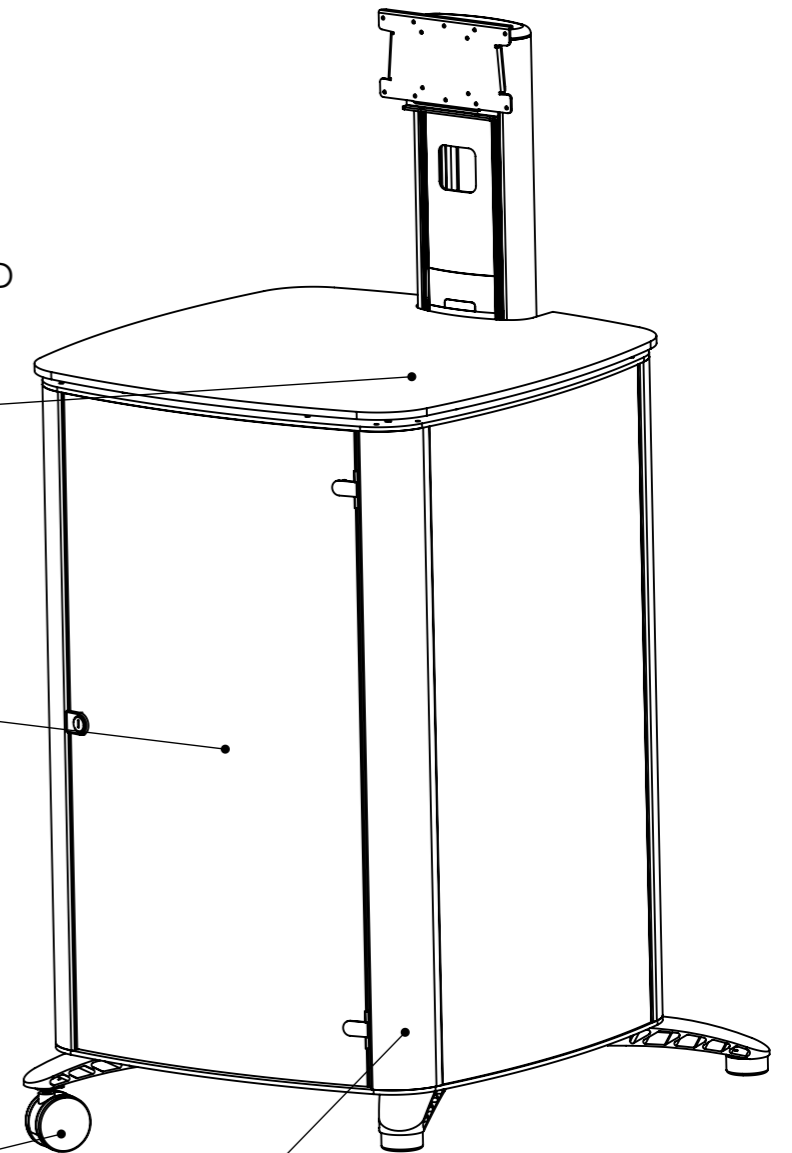

COVERS REMOVABLE FOR ACCESS

REAR ACCESS DOOR WITH LOCK, ACCESS IS NOT RESTRICTED BY COLUMN

TOP AS STANDARD SMOKED OR FROSTED GLASS/ ACRYLIC OR TRESPA OTHER FINISH OPTIONS AVAILABLE

DOORS AND SIDES AS STANDARD SMOKED OR FROSTED GLASS/ ACRYLIC OTHER FINISH OPTIONS AVAILABLE

CASTORS AS STANDARD LEVELLING FEET OPTIONAL

FEET COLUMNS AND CABINET CORNERS NATURAL ANODISED (SILVER)

06 VESA 200x100, 100x100 & 75x75 HEIGHT ADJUSTABLE ON SET UP

600 MAX EQUIPMENT DEPTH

DEBUR AND BREAK SHARP EDGES

MATERIAL:

N/A

FINISH:

SEE DWG

UNLESS OTHERWISE SPECIFIED: DIMENSIONS ARE IN MILLIMETERS

TOLERANCES:

LINEAR: X. ±1.0mm

X.X ±0.25 mm

A

SCALE: 1:12

SHEET 1 OF 1

A3