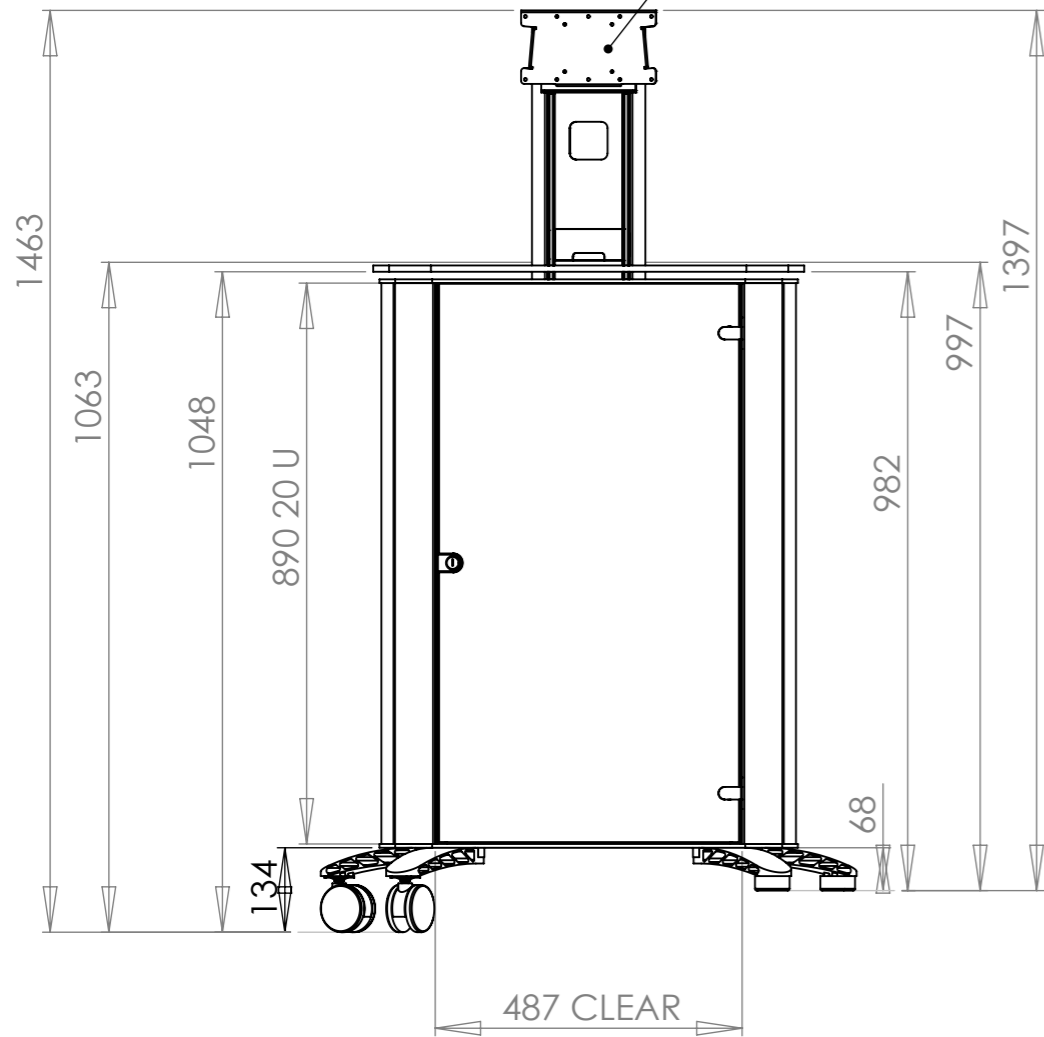

CASTORS AS STANDARD LEVELLING FEET OPTIONAL

FEET COLUMNS AND CABINET CORNERS NATURAL ANODISED (SILVER)

06 VESA 200x100, 100x100 & 75x75 HEIGHT ADJUSTABLE ON SET UP

600 MAX EQUIPMENT DEPTH

DEBUR AND BREAK SHARP EDGES

MATERIAL:

N/A

FINISH:

SEE DWG

UNLESS OTHERWISE SPECIFIED: DIMENSIONS ARE IN MILLIMETERS

TOLERANCES:

LINEAR: X. ±1.0mm

X.X ±0.25 mm

X.XX ±0.10 mm

ANGULAR: X.XX ±0.1°

Mode-AL.co.uk

UNIT 4 ANAMAX IND. PARK, OXFORD ROAD, TATLING END, BUCKS SL9 7BB TEL +44 (0)1753 880824

TITLE: PLASMA STAND EQUIP 20U WITH DOOR

DWG NO.

PE040006CS20DX

REV

A

SCALE: 1:12

SHEET 1 OF 1

A3