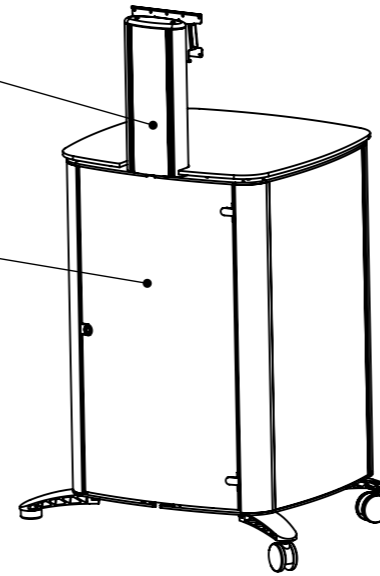

COVERS REMOVABLE FOR ACCESS

REAR ACCESS DOOR WITH LOCK, ACCESS IS NOT RESTRICTED BY COLUMN

TOP AS STANDARD SMOKED OR FROSTED GLASS/ ACRYLIC OR TRESPA OTHER FINISH OPTIONS AVAILABLE

DOORS AND SIDES AS STANDARD SMOKED OR FROSTED GLASS/ ACRYLIC OTHER FINISH OPTIONS AVAILABLE

CASTORS AS STANDARD LEVELLING FEET OPTIONAL

FEET COLUMNS AND CABINET CORNERS NATURAL ANODISED (SILVER)

06 VESA 200x100, 100x100 & 75x75 HEIGHT ADJUSTABLE ON SET UP

600 MAX EQUIPMENT DEPTH

DEBUR AND BREAK SHARP EDGES

MATERIAL:

N/A

FINISH:

SEE DWG

UNLESS OTHERWISE SPECIFIED: DIMENSIONS ARE IN MILLIMETERS

TOLERANCES:

LINEAR: X. ±1.0mm

X.X ±0.25 mm

X.XX ±0.10 mm

ANGULAR: X.XX ±0.1°

Mode-AL.co.uk

UNIT 4 ANAMAX IND. PARK, OXFORD ROAD, TATLING END, BUCKS SL9 7BB TEL +44 (0)1753 880824

TITLE: PLASMA STAND EQUIP 20U WITH DOOR

DWG NO.

PE040006CS20DX

REV