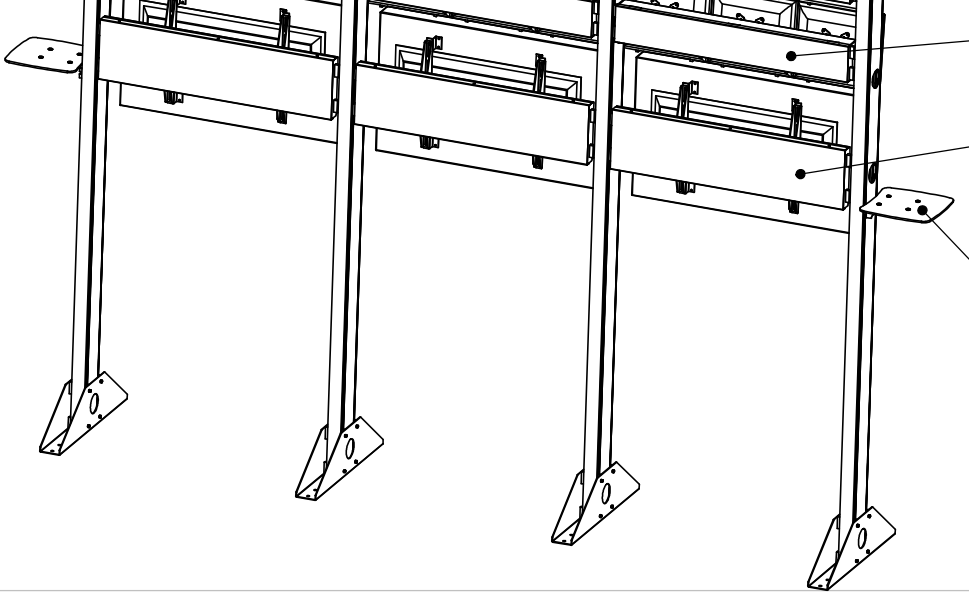

18 No SHARP AQUOS
LC-15 S1E 15" LCD TV

3 No CLARITY BOBCATS
42" TFT SCREENS

COVER PLATES TO MASK WIRING ETC

BEAMS EXPANED IN DEPTH TO
TAKE POWER DISTRIBUTION AND
SUPPLYS FOR SCREENS

SPEAKER SHELVES
MAX LOAD 20 Kg

E - 29-08-04 SITE MEASUREMENTS ADDED
D - 20-08-04 SCREEN DIMS ADDED
C - 19-08-04 SHARP 15" TV'S ADDED
SPEAKER SHELVES ADDED
BEAMS ENLARGED FOR EQUIPMENT
CLARITY BOBCAT MOUNTS ADDED
B - 26-07-04 - UNDER FLOOR SHOES ADDED

UNDER FLOOR SHOE

DEBUR AND BREAK SHARP EDGES		Mode-AL 15 NIGHTINGALE WAY, DENHAM GREEN BUCKS UB9 5JH U.K. TEL : +44 (0)870 241 9989
MATERIAL:	N/A	
FINISH:	N/A	TITLE: ESPN STAR SPORTS STACK OPTION 1
UNLESS OTHERWISE SPECIFIED: DIMENSIONS ARE IN MILLIMETERS TOLERANCES: LINEAR: X. ±1.0mm X.X ±0.25 mm X.XX ±0.10 mm ANGULAR: X.XX ±0.1°		DWG NO. MA-TSL-03
		REV E
SCALE: NTS	SHEET 1 OF 1	A3